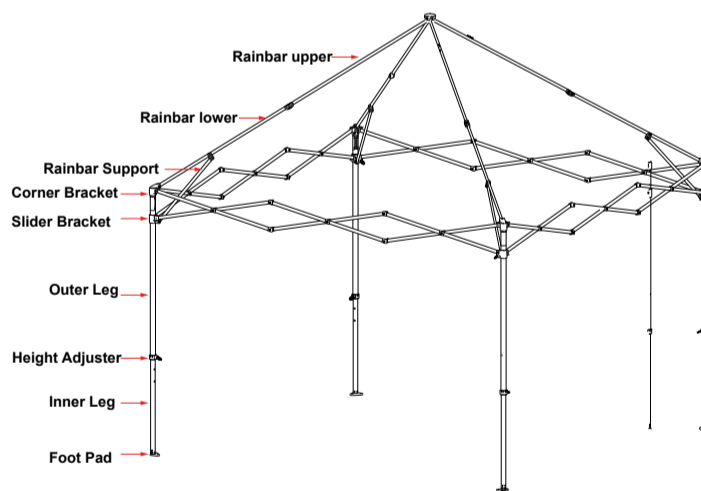

# EXPRESS 3mx2m

Professional compact gazebo. Suitable for markets and local events.

TECHNICAL DETAILS	
Model	EXPRESS
Top Size	3m x 2m
Base Size	3m x 2m
Height Ceiling Edge	154-190 cm
Height Top	252-288 cm
Color Frame	White
Frame	Steel
Weight	22 kg
Fabric	300D
Packing Size	26.5x26.5x138cm

Top Colors:

WHITE

- 1.Outer leg: 28.6x28.6x0.8t Steel
- 2.Inner leg:28.6x28.6x0.8t Steel
- 3.Truss Bar:10x22x0.6t Steel
- 4.Rainbar: 10x20x0.6t Steel

25x20x130

Expandable Roller Bag

Stake: Ø10mmx350mm 4 pcs  
Belt: Ø5mmx210cm 4pcs

# EXPRESS 3mx3m

Professional compact gazebo. Suitable for markets and local events.

TECHNICAL DETAILS	
Model	EXPRESS
Top Size	3m x 3m
Base Size	3m x 3m
Height Ceiling Edge	154-190 cm
Height Top	280-316 cm
Color Frame	White
Frame	Steel
Weight	23 kg
Fabric	300D
Packing Size	26.5x26.5x138cm

Top Colors:

- 1.Outer leg: 28.6x28.6x0.8t Steel
- Inner leg: 28.6x28.6x0.8t Steel
- Truss Bar: 10x22x0.6t Steel
- Rainbar: 10x20x0.6t Steel

25x25x130

Expandable Roller Bag

Stake: Ø10mmx350mm 4 pcs  
Belt: Ø5mmx210cm 4pcs