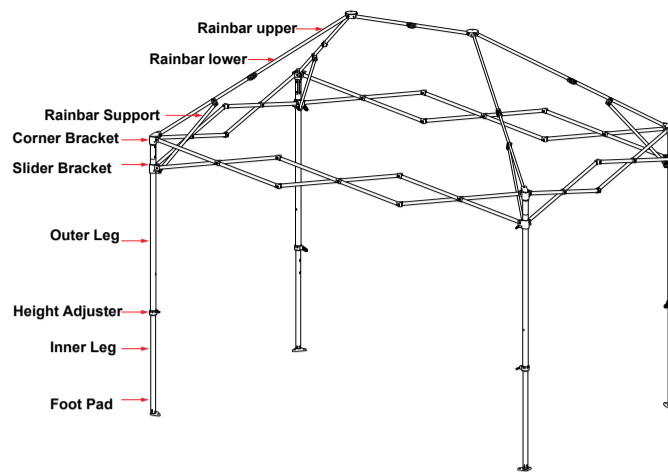

# EXPRESS 3mx2m

Professional compact gazebo. Suitable for markets and local events.

TECHNICAL DETAILS	
Model	EXPRESS
Top Size	3m x 2m
Base Size	3m x 2m
Height Ceiling Edge	154-190 cm
Height Top	252-288 cm
Color Frame	White
Frame	Steel
Weight	22 kg
Fabric	300D
Packing Size	26.5x26.5x138cm

Top Colors:

WHITE

- 1.Outer leg: 28.6x28.6x0.8t Steel
- 2.Inner leg:28.6x28.6x0.8t Steel
- 3.Truss Bar:10x22x0.6t Steel
- 4.Rainbar: 10x20x0.6t Steel

25x20x130

Expandable Roller Bag

Stake: Ø10mmx350mm 4 pcs  
Belt: Ø5mmx210cm 4pcs

# EXPRESS 3mx3m

Professional compact gazebo. Suitable for markets and local events.

TECHNICAL DETAILS	
Model	EXPRESS
Top Size	3m x 3m
Base Size	3m x 3m
Height Ceiling Edge	154-190 cm
Height Top	280-316 cm
Color Frame	White
Frame	Steel
Weight	23 kg
Fabric	300D
Packing Size	26.5x26.5x138cm

Top Colors:

- 1.Outer leg: 28.6x28.6x0.8t Steel
- Inner leg: 28.6x28.6x0.8t Steel
- Truss Bar: 10x22x0.6t Steel
- Rainbar: 10x20x0.6t Steel

25x25x130

Expandable Roller Bag

Stake: Ø10mmx350mm 4 pcs  
Belt: Ø5mmx210cm 4pcs