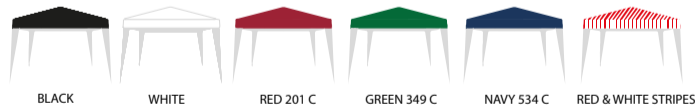

Top Colors:

WHITE

- 1.Outer leg: 28.6x28.6x0.8t Steel
- 2.Inner leg:28.6x28.6x0.8t Steel
- 3.Truss Bar:10x22x0.6t Steel
- 4.Rainbar: 10x20x0.6t Steel

25x20x130

Expandable Roller Bag

Stake: Ø10mmx350mm 4 pcs  
Belt: Ø5mmx210cm 4pcs

# EXPRESS 3mx3m

Professional compact gazebo. Suitable for markets and local events.

TECHNICAL DETAILS	
Model	EXPRESS
Top Size	3m x 3m
Base Size	3m x 3m
Height Ceiling Edge	154-190 cm
Height Top	280-316 cm
Color Frame	White
Frame	Steel
Weight	23 kg
Fabric	300D
Packing Size	26.5x26.5x138cm

Top Colors:

- 1.Outer leg: 28.6x28.6x0.8t Steel
- Inner leg: 28.6x28.6x0.8t Steel
- Truss Bar: 10x22x0.6t Steel
- Rainbar: 10x20x0.6t Steel

25x25x130

Expandable Roller Bag

Stake: Ø10mmx350mm 4 pcs  
Belt: Ø5mmx210cm 4pcs