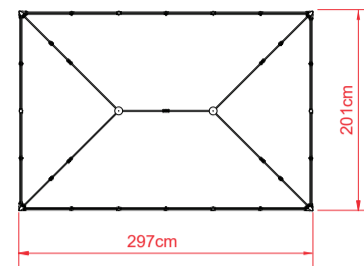

# EXPRESS 3mx2m

Professional compact gazebo. Suitable for markets and local events.

TECHNICAL DETAILS	
Model	EXPRESS
Top Size	3m x 2m
Base Size	3m x 2m
Height Ceiling Edge	154-190 cm
Height Top	252-288 cm
Color Frame	White
Frame	Steel
Weight	22 kg
Fabric	300D
Packing Size	26.5x26.5x138cm

Top Colors:

WHITE

- 1.Outer leg: 28.6x28.6x0.8t Steel
- 2.Inner leg:28.6x28.6x0.8t Steel
- 3.Truss Bar:10x22x0.6t Steel
- 4.Rainbar: 10x20x0.6t Steel

25x20x130

Expandable Roller Bag

Stake: Ø10mmx350mm 4 pcs  
Belt: Ø5mmx210cm 4pcs

# EXPRESS 3mx3m

Professional compact gazebo. Suitable for markets and local events.

TECHNICAL DETAILS	
Model	EXPRESS
Top Size	3m x 3m
Base Size	3m x 3m
Height Ceiling Edge	154-190 cm
Height Top	280-316 cm
Color Frame	White
Frame	Steel
Weight	23 kg
Fabric	300D
Packing Size	26.5x26.5x138cm

Top Colors:

- 1.Outer leg: 28.6x28.6x0.8t Steel
- Inner leg: 28.6x28.6x0.8t Steel
- Truss Bar: 10x22x0.6t Steel
- Rainbar: 10x20x0.6t Steel

25x25x130

Expandable Roller Bag

Stake: Ø10mmx350mm 4 pcs  
Belt: Ø5mmx210cm 4pcs