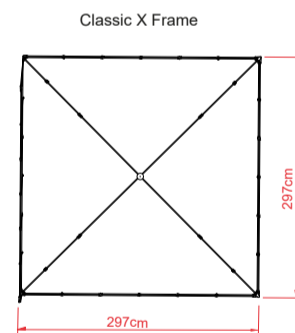

# EXPRESS 3mx2m

Professional compact gazebo. Suitable for markets and local events.

TECHNICAL DETAILS	
Model	EXPRESS
Top Size	3m x 2m
Base Size	3m x 2m
Height Ceiling Edge	154-190 cm
Height Top	252-288 cm
Color Frame	White
Frame	Steel
Weight	22 kg
Fabric	300D
Packing Size	26.5x26.5x138cm

Top Colors:

WHITE

- 1.Outer leg: 28.6x28.6x0.8t Steel
- 2.Inner leg:28.6x28.6x0.8t Steel
- 3.Truss Bar:10x22x0.6t Steel
- 4.Rainbar: 10x20x0.6t Steel

25x20x130

Expandable Roller Bag

Stake: Ø10mmx350mm 4 pcs  
Belt: Ø5mmx210cm 4pcs

# EXPRESS 3mx3m

Professional compact gazebo. Suitable for markets and local events.

TECHNICAL DETAILS	
Model	EXPRESS
Top Size	3m x 3m
Base Size	3m x 3m
Height Ceiling Edge	154-190 cm
Height Top	280-316 cm
Color Frame	White
Frame	Steel
Weight	23 kg
Fabric	300D
Packing Size	26.5x26.5x138cm

Top Colors:

- 1.Outer leg: 28.6x28.6x0.8t Steel
- Inner leg: 28.6x28.6x0.8t Steel
- Truss Bar: 10x22x0.6t Steel
- Rainbar: 10x20x0.6t Steel

25x25x130

Expandable Roller Bag

Stake: Ø10mmx350mm 4 pcs  
Belt: Ø5mmx210cm 4pcs