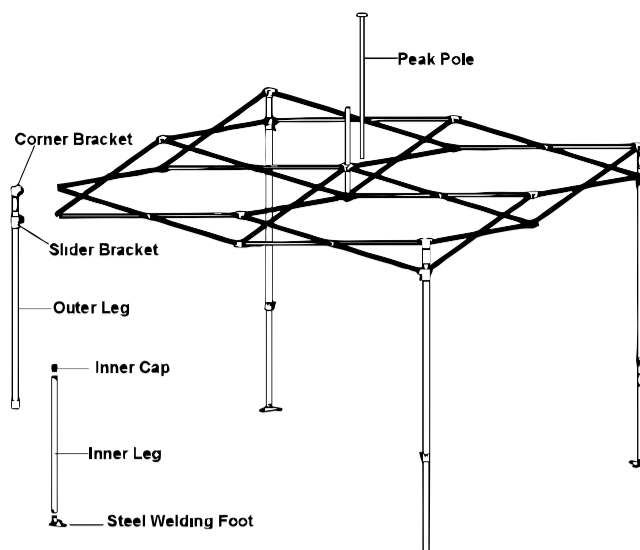

BUDGET 3mx3m

Professional aluminum gazebo. Hexagonal leg. Suitable for business use, catering, workstation.

TECHNICAL DETAILS	
Model	BUDGET
Top Size	3m x 3m
Base Size	3m x 3m
Height Ceiling Edge	210-240 cm
Height Top	340-370 cm
Color Frame	Light Grey
Frame	Aluminum
Weight	21.5 kg
Fabric	500 D
Packing Size	27.5 x 27.5 x 160cm

Top Colors:

1. Outer leg: Hex40x1.5t AL
- Inner leg: Hex35x1.5t AL
- Truss Bar: 12.5x25.4x1.0t AL
- Peak Pole Support: 25.4x25.4x1.1t AL
5. Peak Pole: 22x22x1.1t AL

25x25x161

Bag

Stake: Ø6mmx270mm 4 pcs
Belt: Ø5mmx350cm 4pcs

Top Colors:

1. Outer leg: Hex40x1.5t AL
2. Inner leg: Hex35x1.5t AL
3. Truss Bar: 12.5x25.4x1.0t AL
4. Peak Pole Support: 25.4x25.4x1.1t AL
5. Peak Pole : 22x22x1.1t AL

25x33x159

Bag

Stake: Ø6mmx270mm 4 pcs
Belt: Ø5mmx350cm 4pcs

BUDGET 3mx6m

Professional aluminum gazebo. Hexagonal leg. Suitable for business use, catering, workstation.

TECHNICAL DETAILS	
Model	BUDGET
Top Size	3m x 6m
Base Size	3m x 6m
Height Ceiling Edge	210-240 cm
Height Top	340-370 cm
Color Frame	Light Grey
Frame	Aluminum
Weight	40 kg
Fabric	500 D
Packing Size	63x 27.5 x 160cm