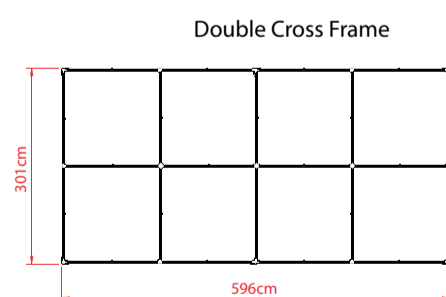

TECHNICAL DETAILS	
Model	BUDGET
Top Size	3m x 4.5m
Base Size	3m x 4.5m
Height Ceiling Edge	210-240 cm
Height Top	340-370 cm
Color Frame	Light Grey
Frame	Aluminum
Weight	27 kg
Fabric	500 D
Packing Size	36.5x 27.5 x 160cm

Top Colors:

1. Outer leg: Hex40x1.5t AL
2. Inner leg: Hex35x1.5t AL
3. Truss Bar: 12.5x25.4x1.0t AL
4. Peak Pole Support: 25.4x25.4x1.1t AL
5. Peak Pole : 22x22x1.1t AL

25x33x159

Bag

Stake: Ø6mmx270mm 4 pcs
Belt: Ø5mmx350cm 4pcs

BUDGET 3mx6m

Professional aluminum gazebo. Hexagonal leg. Suitable for business use, catering, workstation.

TECHNICAL DETAILS	
Model	BUDGET
Top Size	3m x 6m
Base Size	3m x 6m
Height Ceiling Edge	210-240 cm
Height Top	340-370 cm
Color Frame	Light Grey
Frame	Aluminum
Weight	40 kg
Fabric	500 D
Packing Size	63x 27.5 x 160cm

Top Colors:

1. Outer leg: Hex40x1.5t AL
2. Inner leg: Hex35x1.5t AL
3. Truss Bar: 12.5x25.4x1.0t AL
4. Peak Pole Support: 25.4x25.4x1.1t AL
5. Peak Pole : 22x22x1.1t AL

25x63x159

Bag

Stake: Ø10mmx300mm 6 pcs
Belt: 1 inch x300cm 6pcs