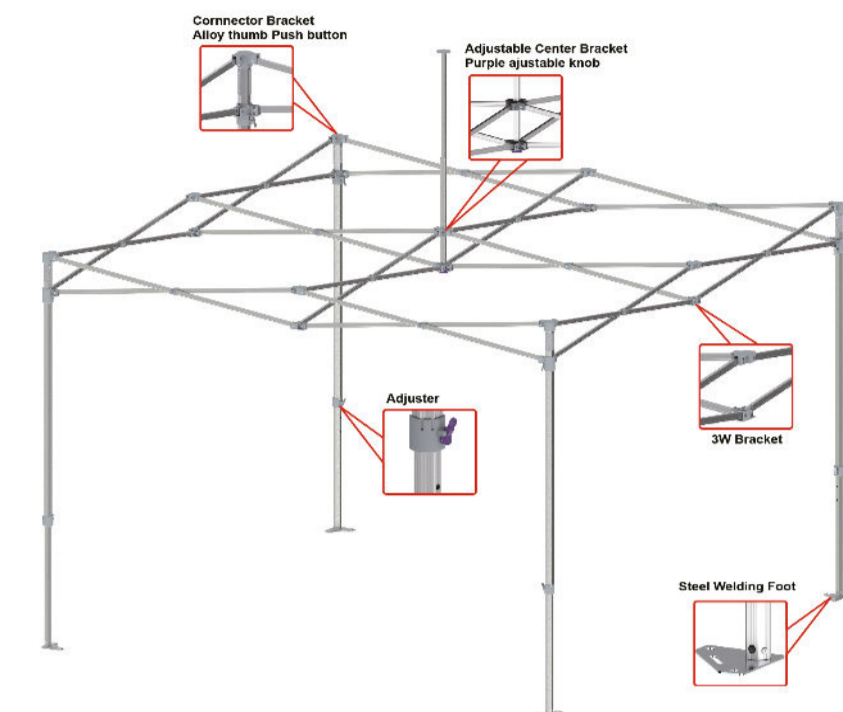

BUDGET 3mx3m

Professional aluminum gazebo. Hexagonal leg. Suitable for business use, catering, workstation.

TECHNICAL DETAILS	
Model	BUDGET
Top Size	3m x 3m
Base Size	3m x 3m
Height Ceiling Edge	210-240 cm
Height Top	340-370 cm
Color Frame	Light Grey
Frame	Aluminum
Weight	21.5 kg
Fabric	500 D
Packing Size	27.5 x 27.5 x 160cm

Top Colors:

1. Outer leg: Hex40x1.5t AL
- Inner leg: Hex35x1.5t AL
- Truss Bar: 12.5x25.4x1.0t AL
- Peak Pole Support: 25.4x25.4x1.1t AL
5. Peak Pole: 22x22x1.1t AL

25x25x161

Bag

Stake: Ø6mmx270mm 4 pcs
Belt: Ø5mmx350cm 4pcs

TECHNICAL DETAILS	
Model	BUDGET
Top Size	3m x 4.5m
Base Size	3m x 4.5m
Height Ceiling Edge	210-240 cm
Height Top	340-370 cm
Color Frame	Light Grey
Frame	Aluminum
Weight	27 kg
Fabric	500 D
Packing Size	36.5x 27.5 x 160cm

BUDGET 3mx6m

Professional aluminum gazebo. Hexagonal leg. Suitable for business use, catering, workstation.

TECHNICAL DETAILS	
Model	BUDGET
Top Size	3m x 6m
Base Size	3m x 6m
Height Ceiling Edge	210-240 cm
Height Top	340-370 cm
Color Frame	Light Grey
Frame	Aluminum
Weight	40 kg
Fabric	500 D
Packing Size	63x 27.5 x 160cm