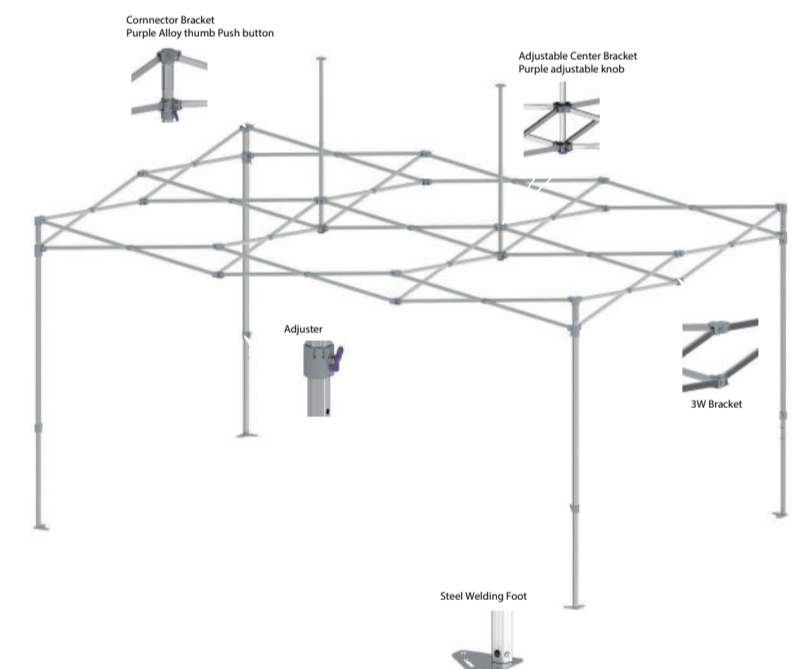

BUDGET 3mx3m

Professional aluminum gazebo. Hexagonal leg. Suitable for business use, catering, workstation.

TECHNICAL DETAILS	
Model	BUDGET
Top Size	3m x 3m
Base Size	3m x 3m
Height Ceiling Edge	210-240 cm
Height Top	340-370 cm
Color Frame	Light Grey
Frame	Aluminum
Weight	21.5 kg
Fabric	500 D
Packing Size	27.5 x 27.5 x 160cm

Top Colors:

1. Outer leg: Hex40x1.5t AL
- Inner leg: Hex35x1.5t AL
- Truss Bar: 12.5x25.4x1.0t AL
- Peak Pole Support: 25.4x25.4x1.1t AL
5. Peak Pole: 22x22x1.1t AL

25x25x161

Bag

Stake: Ø6mmx270mm 4 pcs
Belt: Ø5mmx350cm 4pcs

TECHNICAL DETAILS	
Model	BUDGET
Top Size	3m x 4.5m
Base Size	3m x 4.5m
Height Ceiling Edge	210-240 cm
Height Top	340-370 cm
Color Frame	Light Grey
Frame	Aluminum
Weight	27 kg
Fabric	500 D
Packing Size	36.5x 27.5 x 160cm

Top Colors:

1. Outer leg: Hex40x1.5t AL
2. Inner leg: Hex35x1.5t AL
3. Truss Bar: 12.5x25.4x1.0t AL
4. Peak Pole Support: 25.4x25.4x1.1t AL
5. Peak Pole : 22x22x1.1t AL

25x33x159

Bag

Stake: Ø6mmx270mm 4 pcs
Belt: Ø5mmx350cm 4pcs