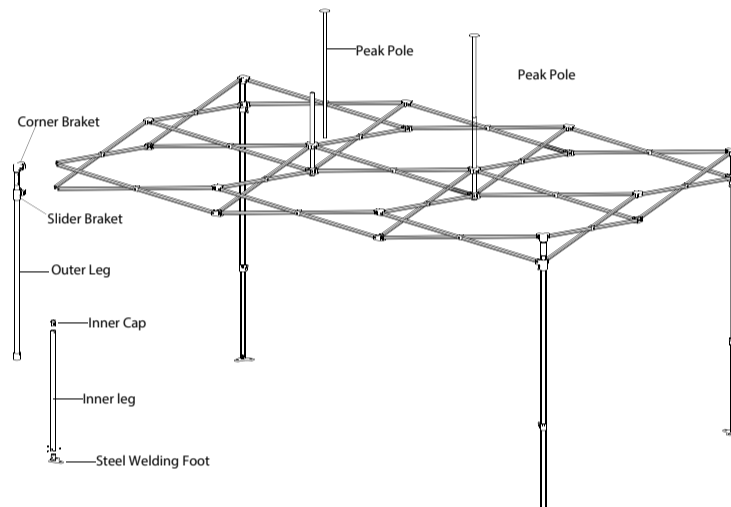

BUDGET 3mx3m

Professional aluminum gazebo. Hexagonal leg. Suitable for business use, catering, workstation.

TECHNICAL DETAILS	
Model	BUDGET
Top Size	3m x 3m
Base Size	3m x 3m
Height Ceiling Edge	210-240 cm
Height Top	340-370 cm
Color Frame	Light Grey
Frame	Aluminum
Weight	21.5 kg
Fabric	500 D
Packing Size	27.5 x 27.5 x 160cm

Top Colors:

1. Outer leg: Hex40x1.5t AL
- Inner leg: Hex35x1.5t AL
- Truss Bar: 12.5x25.4x1.0t AL
- Peak Pole Support: 25.4x25.4x1.1t AL
5. Peak Pole: 22x22x1.1t AL

25x25x161

Bag

Stake: Ø6mmx270mm 4 pcs
Belt: Ø5mmx350cm 4pcs

Top Colors:

1. Outer leg: Hex40x1.5t AL
2. Inner leg: Hex35x1.5t AL
3. Truss Bar: 12.5x25.4x1.0t AL
4. Peak Pole Support: 25.4x25.4x1.1t AL
5. Peak Pole : 22x22x1.1t AL

25x33x159

Bag

Stake: Ø6mmx270mm 4 pcs
Belt: Ø5mmx350cm 4pcs

BUDGET 3mx6m

Professional aluminum gazebo. Hexagonal leg. Suitable for business use, catering, workstation.

TECHNICAL DETAILS	
Model	BUDGET
Top Size	3m x 6m
Base Size	3m x 6m
Height Ceiling Edge	210-240 cm
Height Top	340-370 cm
Color Frame	Light Grey
Frame	Aluminum
Weight	40 kg
Fabric	500 D
Packing Size	63x 27.5 x 160cm