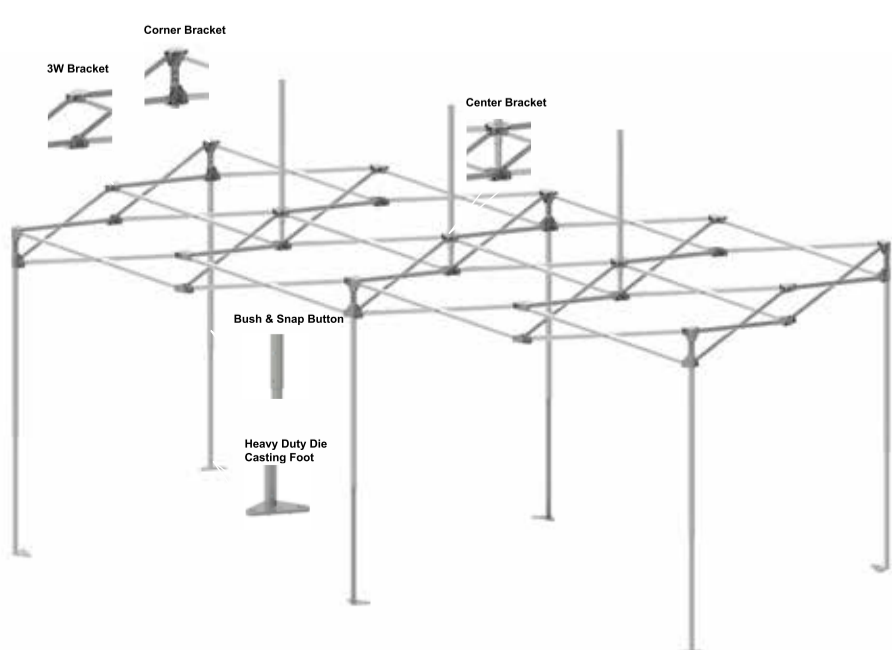

Top Colors:

1. Outer leg: Hex40x1.5t AL
- Inner leg: Hex35x1.5t AL
- Truss Bar: 12.5x25.4x1.0t AL
- Peak Pole Support: 25.4x25.4x1.1t AL
5. Peak Pole: 22x22x1.1t AL

25x25x161

Bag

Stake: Ø6mmx270mm 4 pcs
Belt: Ø5mmx350cm 4pcs

Top Colors:

1. Outer leg: Hex40x1.5t AL
2. Inner leg: Hex35x1.5t AL
3. Truss Bar: 12.5x25.4x1.0t AL
4. Peak Pole Support: 25.4x25.4x1.1t AL
5. Peak Pole : 22x22x1.1t AL

25x33x159

Bag

Stake: Ø6mmx270mm 4 pcs
Belt: Ø5mmx350cm 4pcs

BUDGET 3mx6m

Professional aluminum gazebo. Hexagonal leg. Suitable for business use, catering, workstation.

TECHNICAL DETAILS	
Model	BUDGET
Top Size	3m x 6m
Base Size	3m x 6m
Height Ceiling Edge	210-240 cm
Height Top	340-370 cm
Color Frame	Light Grey
Frame	Aluminum
Weight	40 kg
Fabric	500 D
Packing Size	63x 27.5 x 160cm

Top Colors:

1. Outer leg: Hex40x1.5t AL
2. Inner leg: Hex35x1.5t AL
3. Truss Bar: 12.5x25.4x1.0t AL
4. Peak Pole Support: 25.4x25.4x1.1t AL
5. Peak Pole : 22x22x1.1t AL

25x63x159

Bag

Stake: Ø10mmx300mm 6 pcs
Belt: 1 inch x300cm 6pcs