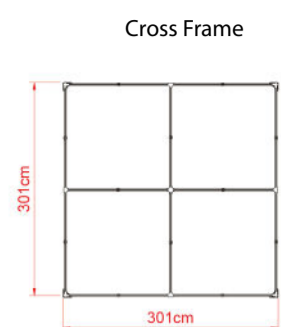

BUDGET 3mx3m

Professional aluminum gazebo. Hexagonal leg. Suitable for business use, catering, workstation.

TECHNICAL DETAILS	
Model	BUDGET
Top Size	3m x 3m
Base Size	3m x 3m
Height Ceiling Edge	210-240 cm
Height Top	340-370 cm
Color Frame	Light Grey
Frame	Aluminum
Weight	21.5 kg
Fabric	500 D
Packing Size	27.5 x 27.5 x 160cm

Top Colors:

1. Outer leg: Hex40x1.5t AL
- Inner leg: Hex35x1.5t AL
- Truss Bar: 12.5x25.4x1.0t AL
- Peak Pole Support: 25.4x25.4x1.1t AL
5. Peak Pole: 22x22x1.1t AL

25x25x161

Bag

Stake: Ø6mmx270mm 4 pcs
Belt: Ø5mmx350cm 4pcs

TECHNICAL DETAILS	
Model	BUDGET
Top Size	3m x 4.5m
Base Size	3m x 4.5m
Height Ceiling Edge	210-240 cm
Height Top	340-370 cm
Color Frame	Light Grey
Frame	Aluminum
Weight	27 kg
Fabric	500 D
Packing Size	36.5x 27.5 x 160cm

BUDGET 3mx6m

Professional aluminum gazebo. Hexagonal leg. Suitable for business use, catering, workstation.

TECHNICAL DETAILS	
Model	BUDGET
Top Size	3m x 6m
Base Size	3m x 6m
Height Ceiling Edge	210-240 cm
Height Top	340-370 cm
Color Frame	Light Grey
Frame	Aluminum
Weight	40 kg
Fabric	500 D
Packing Size	63x 27.5 x 160cm