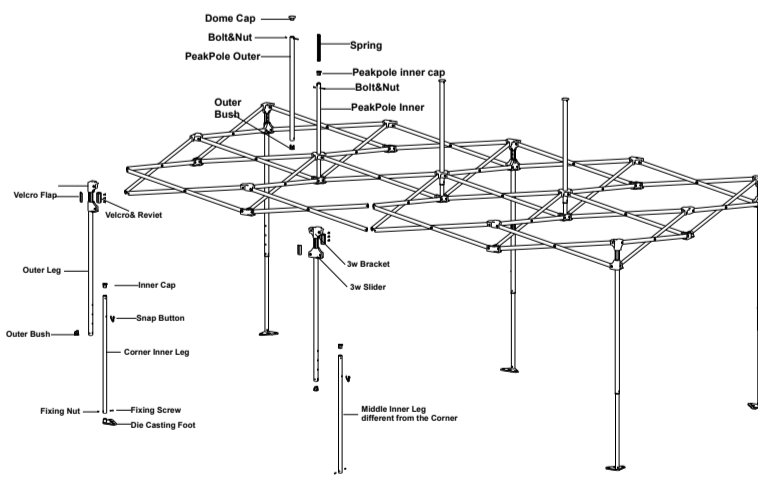

Top Colors:

1. Outer leg: Hex40x1.5t AL
2. Inner leg: Hex35x1.5t AL
3. Truss Bar: 12.5x25.4x1.0t AL
4. Peak Pole Support: 25.4x25.4x1.1t AL
5. Peak Pole : 22x22x1.1t AL

25x33x159

Bag

Stake: Ø6mmx270mm 4 pcs
Belt: Ø5mmx350cm 4pcs

BUDGET 3mx6m

Professional aluminum gazebo. Hexagonal leg. Suitable for business use, catering, workstation.

TECHNICAL DETAILS	
Model	BUDGET
Top Size	3m x 6m
Base Size	3m x 6m
Height Ceiling Edge	210-240 cm
Height Top	340-370 cm
Color Frame	Light Grey
Frame	Aluminum
Weight	40 kg
Fabric	500 D
Packing Size	63x 27.5 x 160cm

Top Colors:

1. Outer leg: Hex40x1.5t AL
2. Inner leg: Hex35x1.5t AL
3. Truss Bar: 12.5x25.4x1.0t AL
4. Peak Pole Support: 25.4x25.4x1.1t AL
5. Peak Pole : 22x22x1.1t AL

25x63x159

Bag

Stake: Ø10mmx300mm 6 pcs
Belt: 1 inch x300cm 6pcs