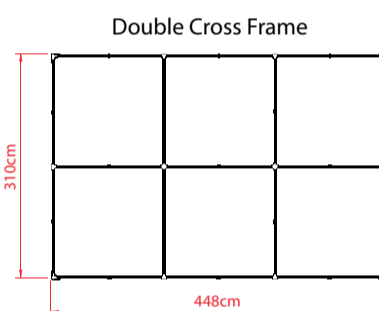

BUDGET 3mx3m

Professional aluminum gazebo. Hexagonal leg. Suitable for business use, catering, workstation.

TECHNICAL DETAILS	
Model	BUDGET
Top Size	3m x 3m
Base Size	3m x 3m
Height Ceiling Edge	210-240 cm
Height Top	340-370 cm
Color Frame	Light Grey
Frame	Aluminum
Weight	21.5 kg
Fabric	500 D
Packing Size	27.5 x 27.5 x 160cm

Top Colors:

1. Outer leg: Hex40x1.5t AL
2. Inner leg: Hex35x1.5t AL
3. Truss Bar: 12.5x25.4x1.0t AL
4. Peak Pole Support: 25.4x25.4x1.1t AL
5. Peak Pole: 22x22x1.1t AL

25x25x161

Bag

Stake: Ø6mmx270mm 4 pcs
Belt: Ø5mmx350cm 4pcs

SHADE PRO SRL - VIA DEI FAGGI 5, CASTELFRANCO VENETO (TV) 31033 - ITALY - TEL. 0423764506 - WA: +39 3534048507 - SALES@SHADE-PRO.IT

BUDGET 3mx4.5m

Professional aluminum gazebo. Hexagonal leg. Suitable for business use, catering, workstation.

TECHNICAL DETAILS	
Model	BUDGET
Top Size	3m x 4.5m
Base Size	3m x 4.5m
Height Ceiling Edge	210-240 cm
Height Top	340-370 cm
Color Frame	Light Grey
Frame	Aluminum
Weight	27 kg
Fabric	500 D
Packing Size	36.5x 27.5 x 160cm

Top Colors:

1. Outer leg: Hex40x1.5t AL
2. Inner leg: Hex35x1.5t AL
3. Truss Bar: 12.5x25.4x1.0t AL
4. Peak Pole Support: 25.4x25.4x1.1t AL
5. Peak Pole : 22x22x1.1t AL

25x33x159

Bag

Stake: Ø6mmx270mm 4 pcs
Belt: Ø5mmx350cm 4pcs

BUDGET 3mx6m

Professional aluminum gazebo. Hexagonal leg. Suitable for business use, catering, workstation.

TECHNICAL DETAILS	
Model	BUDGET
Top Size	3m x 6m
Base Size	3m x 6m
Height Ceiling Edge	210-240 cm
Height Top	340-370 cm
Color Frame	Light Grey
Frame	Aluminum
Weight	40 kg
Fabric	500 D
Packing Size	63x 27.5 x 160cm

Top Colors:

1. Outer leg: Hex40x1.5t AL
2. Inner leg: Hex35x1.5t AL
3. Truss Bar: 12.5x25.4x1.0t AL
4. Peak Pole Support: 25.4x25.4x1.1t AL
5. Peak Pole : 22x22x1.1t AL

25x63x159

Bag

Stake: Ø10mmx300mm 6 pcs
Belt: 1 inch x300cm 6pcs