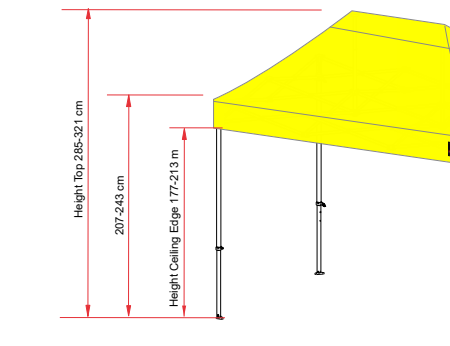

Z2 1.5mx1.5m

Professional steel gazebo. Suitable for events / marketing projects.

TECHNICAL DETAILS	
Model	Z2
Top Size	1.5m x 1.5m
Base Size	1.5m x 1.5m
Height Ceiling Edge	177-213 cm
Height Top	255-291 cm
Color Frame	White
Frame	Steel
Weight	21 kg
Fabric	600D
Packing Size	24x24x162 cm

Top Colors:

1. Outer Leg: 32x0.8t Steel
2. Inner Leg: 28.6x0.8t Steel
3. TrussBar: 12x25x0.6t Steel
4. Peakpole Upper: 25.4x25.4x0.8t Steel
5. Peakpole Lower: 22x22x0.8t Steel

22x22x157

Bag

Stake: Ø10mmx400mm 4 pcs
Belt: Ø1 inch x300cm 4pcs

Z2 2mx2m

Professional steel gazebo. Suitable for events / marketing projects.

TECHNICAL DETAILS	
Model	Z2
Top Size	2m x 2m
Base Size	2m x 2m
Height Ceiling Edge	177-213 cm
Height Top	285-321 cm
Color Frame	White
Frame	Steel
Weight	23 kg
Fabric	600D
Packing Size	24x24x162 cm

Top Colors:

1. Outer Leg: 32x0.8t Steel
2. Inner Leg: 28.6x0.8t Steel
3. TrussBar: 12x25x0.6t Steel
4. Peakpole Upper: 25.4x25.4x0.8t Steel
5. Peakpole Lower: 25.4x25.4x0.8t Steel

22x22x157

Bag

Stake: Ø10mmx400mm 4 pcs
Belt: Ø1 inch x300cm 4pcs

Z2 3mx2m

Professional steel gazebo. Suitable for events / marketing projects.

TECHNICAL DETAILS	
Model	Z2
Top Size	2m x 2m
Base Size	2m x 2m
Height Ceiling Edge	177-213 cm
Height Top	285-321 cm
Color Frame	White
Frame	Steel
Weight	29 kg
Fabric	600D
Packing Size	24x33x160 cm

Top Colors:

1. Outer Leg: 32x0.8t Steel
2. Inner Leg: 28.6x0.8t Steel
3. TrussBar: 12x25x0.6t Steel
4. Peakpole Upper: 25.4x25.4x0.8t Steel
5. Peakpole Lower: 22x22x0.8t Steel

22x22x157

Bag

Stake: Ø10mmx400mm 4 pcs
Belt: Ø1 inch x300cm 4pcs

Z2 3mx3m Aluminum

Professional aluminum gazebo. Suitable for events / marketing projects.