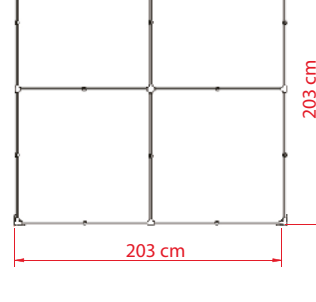

Z2 1.5mx1.5m

Professional steel gazebo. Suitable for events / marketing projects.

TECHNICAL DETAILS	
Model	Z2
Top Size	1.5m x 1.5m
Base Size	1.5m x 1.5m
Height Ceiling Edge	177-213 cm
Height Top	255-291 cm
Color Frame	White
Frame	Steel
Weight	21 kg
Fabric	600D
Packing Size	24x24x162 cm

Top Colors:

1. Outer Leg: 32x0.8t Steel
2. Inner Leg: 28.6x0.8t Steel
3. TrussBar: 12x25x0.6t Steel
4. Peakpole Upper: 25.4x25.4x0.8t Steel
5. Peakpole Lower: 22x22x0.8t Steel

22x22x157

Bag

Stake: Ø10mmx400mm 4 pcs
Belt: Ø1 inch x300cm 4pcs

Z2 2mx2m

Professional steel gazebo. Suitable for events / marketing projects.

TECHNICAL DETAILS	
Model	Z2
Top Size	2m x 2m
Base Size	2m x 2m
Height Ceiling Edge	177-213 cm
Height Top	285-321 cm
Color Frame	White
Frame	Steel
Weight	23 kg
Fabric	600D
Packing Size	24x24x162 cm

Top Colors:

1. Outer Leg: 32x0.8t Steel
2. Inner Leg: 28.6x0.8t Steel
3. TrussBar: 12x25x0.6t Steel
4. Peakpole Upper: 25.4x25.4x0.8t Steel
5. Peakpole Lower: 25.4x25.4x0.8t Steel

22x22x157

Bag

Stake: Ø10mmx400mm 4 pcs
Belt: Ø1 inch x300cm 4pcs

Z2 3mx2m

Professional steel gazebo. Suitable for events / marketing projects.

TECHNICAL DETAILS	
Model	Z2
Top Size	2m x 2m
Base Size	2m x 2m
Height Ceiling Edge	177-213 cm
Height Top	285-321 cm
Color Frame	White
Frame	Steel
Weight	29 kg
Fabric	600D
Packing Size	24x33x160 cm

Top Colors:

1. Outer Leg: 32x0.8t Steel
2. Inner Leg: 28.6x0.8t Steel
3. TrussBar: 12x25x0.6t Steel
4. Peakpole Upper: 25.4x25.4x0.8t Steel
5. Peakpole Lower: 22x22x0.8t Steel

22x22x157

Bag

Stake: Ø10mmx400mm 4 pcs
Belt: Ø1 inch x300cm 4pcs

Z2 3mx3m Aluminum

Professional aluminum gazebo. Suitable for events / marketing projects.