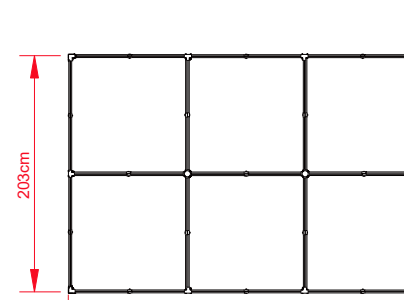

Z2 1.5mx1.5m

Professional steel gazebo. Suitable for events / marketing projects.

TECHNICAL DETAILS	
Model	Z2
Top Size	1.5m x 1.5m
Base Size	1.5m x 1.5m
Height Ceiling Edge	177-213 cm
Height Top	255-291 cm
Color Frame	White
Frame	Steel
Weight	21 kg
Fabric	600D
Packing Size	24x24x162 cm

Top Colors:

1. Outer Leg: 32x0.8t Steel
2. Inner Leg: 28.6x0.8t Steel
3. TrussBar: 12x25x0.6t Steel
4. Peakpole Upper: 25.4x25.4x0.8t Steel
5. Peakpole Lower: 22x22x0.8t Steel

22x22x157

Bag

Stake: Ø10mmx400mm 4 pcs
Belt: Ø1 inch x300cm 4pcs

Z2 2mx2m

Professional steel gazebo. Suitable for events / marketing projects.

TECHNICAL DETAILS	
Model	Z2
Top Size	2m x 2m
Base Size	2m x 2m
Height Ceiling Edge	177-213 cm
Height Top	285-321 cm
Color Frame	White
Frame	Steel
Weight	23 kg
Fabric	600D
Packing Size	24x24x162 cm

Top Colors:

1. Outer Leg: 32x0.8t Steel
2. Inner Leg: 28.6x0.8t Steel
3. TrussBar: 12x25x0.6t Steel
4. Peakpole Upper: 25.4x25.4x0.8t Steel
5. Peakpole Lower: 25.4x25.4x0.8t Steel

22x22x157

Bag

Stake: Ø10mmx400mm 4 pcs
Belt: Ø1 inch x300cm 4pcs

Z2 3mx2m

Professional steel gazebo. Suitable for events / marketing projects.

TECHNICAL DETAILS	
Model	Z2
Top Size	2m x 2m
Base Size	2m x 2m
Height Ceiling Edge	177-213 cm
Height Top	285-321 cm
Color Frame	White
Frame	Steel
Weight	29 kg
Fabric	600D
Packing Size	24x33x160 cm

Top Colors:

1. Outer Leg: 32x0.8t Steel
2. Inner Leg: 28.6x0.8t Steel
3. TrussBar: 12x25x0.6t Steel
4. Peakpole Upper: 25.4x25.4x0.8t Steel
5. Peakpole Lower: 22x22x0.8t Steel

22x22x157

Bag

Stake: Ø10mmx400mm 4 pcs
Belt: Ø1 inch x300cm 4pcs

Z2 3mx3m Aluminum

Professional aluminum gazebo. Suitable for events / marketing projects.