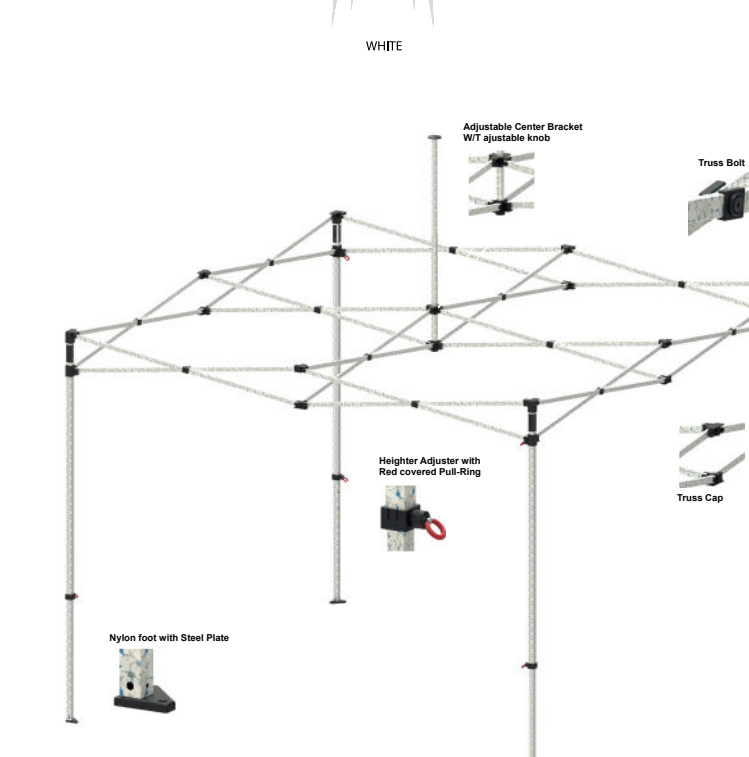

1. Outer Leg: 32x0.8t Steel
2. Inner Leg: 28.6x0.8t Steel
3. TrussBar: 12x25x0.6t Steel
4. Peakpole Upper: 25.4x25.4x0.8t Steel
5. Peakpole Lower: 25.4x25.4x0.8t Steel

22x22x157

Bag

Stake: Ø10mmx400mm 4 pcs
Belt: Ø1 inch x300cm 4pcs

Z2 3mx2m

Professional steel gazebo. Suitable for events / marketing projects.

TECHNICAL DETAILS	
Model	Z2
Top Size	2m x 2m
Base Size	2m x 2m
Height Ceiling Edge	177-213 cm
Height Top	285-321 cm
Color Frame	White
Frame	Steel
Weight	29 kg
Fabric	600D
Packing Size	24x33x160 cm

Top Colors: