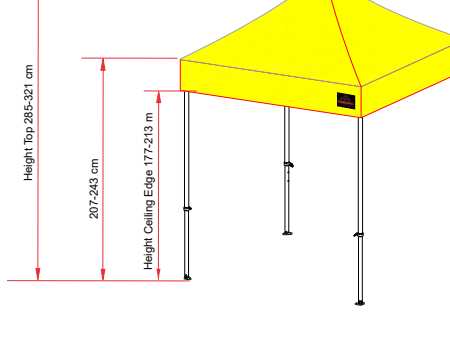

Z2 1.5mx1.5m

Professional steel gazebo. Suitable for events / marketing projects.

TECHNICAL DETAILS	
Model	Z2
Top Size	1.5m x 1.5m
Base Size	1.5m x 1.5m
Height Ceiling Edge	177-213 cm
Height Top	255-291 cm
Color Frame	White
Frame	Steel
Weight	21 kg
Fabric	600D
Packing Size	24x24x162 cm

Top Colors:

1. Outer Leg: 32x0.8t Steel
2. Inner Leg: 28.6x0.8t Steel
3. TrussBar: 12x25x0.6t Steel
4. Peakpole Upper: 25.4x25.4x0.8t Steel
5. Peakpole Lower: 22x22x0.8t Steel

22x22x157

Bag

Stake: Ø10mmx400mm 4 pcs
Belt: Ø1 inch x300cm 4pcs

Z2 2mx2m

Professional steel gazebo. Suitable for events / marketing projects.

TECHNICAL DETAILS	
Model	Z2
Top Size	2m x 2m
Base Size	2m x 2m
Height Ceiling Edge	177-213 cm
Height Top	285-321 cm
Color Frame	White
Frame	Steel
Weight	23 kg
Fabric	600D
Packing Size	24x24x162 cm

Top Colors:

1. Outer Leg: 32x0.8t Steel
2. Inner Leg: 28.6x0.8t Steel
3. TrussBar: 12x25x0.6t Steel
4. Peakpole Upper: 25.4x25.4x0.8t Steel
5. Peakpole Lower: 25.4x25.4x0.8t Steel

22x22x157

Bag

Stake: Ø10mmx400mm 4 pcs
Belt: Ø1 inch x300cm 4pcs

Z2 3mx2m

Professional steel gazebo. Suitable for events / marketing projects.

TECHNICAL DETAILS	
Model	Z2
Top Size	2m x 2m
Base Size	2m x 2m
Height Ceiling Edge	177-213 cm
Height Top	285-321 cm
Color Frame	White
Frame	Steel
Weight	29 kg
Fabric	600D
Packing Size	24x33x160 cm

Top Colors:

1. Outer Leg: 32x0.8t Steel
2. Inner Leg: 28.6x0.8t Steel
3. TrussBar: 12x25x0.6t Steel
4. Peakpole Upper: 25.4x25.4x0.8t Steel
5. Peakpole Lower: 22x22x0.8t Steel

22x22x157

Bag

Stake: Ø10mmx400mm 4 pcs
Belt: Ø1 inch x300cm 4pcs

Z2 3mx3m Aluminum

Professional aluminum gazebo. Suitable for events / marketing projects.