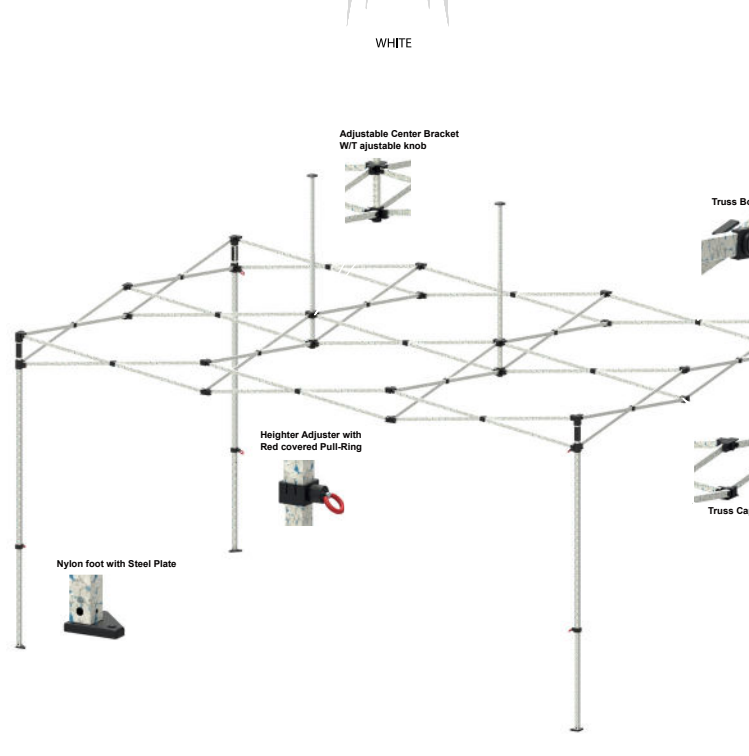

1. Outer Leg: 32x0.8t Steel
2. Inner Leg: 28.6x0.8t Steel
3. TrussBar: 12x25x0.6t Steel
4. Peakpole Upper: 25.4x25.4x0.8t Steel
5. Peakpole Lower: 22x22x0.8t Steel

22x22x157

Bag

Stake: Ø10mmx400mm 4 pcs
Belt: Ø1 inch x300cm 4pcs

Z2 3mx3m Aluminum

Professional aluminum gazebo. Suitable for events / marketing projects.

TECHNICAL DETAILS	
Model	Z2
Top Size	3m x 3m
Base Size	3m x 3m
Height Ceiling Edge	181-217 cm
Height Top	304-340 cm
Color Frame	Light Grey
Frame	Aluminum
Weight	22 kg
Fabric	600D
Packing Size	24x24x160 cm

Top Colors: