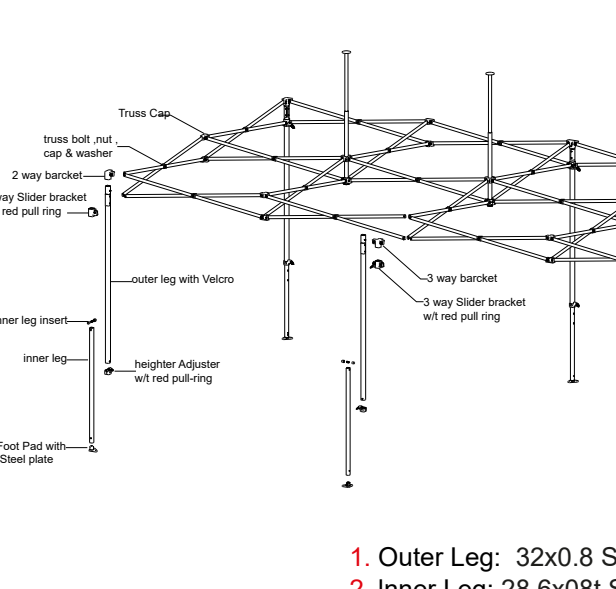

Z2 3mx6m

Professional steel gazebo. Suitable for events / marketing projects.

TECHNICAL DETAILS	
Model	Z2
Top Size	6m x 3m
Base Size	6m x 3m
Height Ceiling Edge	168-204 cm
Height Top	305-340 cm
Color Frame	White
Frame	Steel
Weight	45 kg
Fabric	600D
Packing Size	24x24x160 cm

Top Colors:

1. Outer Leg: 32x0.8 Steel
2. Inner Leg: 28.6x0.8t Steel
3. TrussBar: 12x25x0.6t Steel
4. Peak Pole Upper: 22x1.4t Aluminum
5. Peak Pole Lower: 25.4x25.4x0.8t Steel