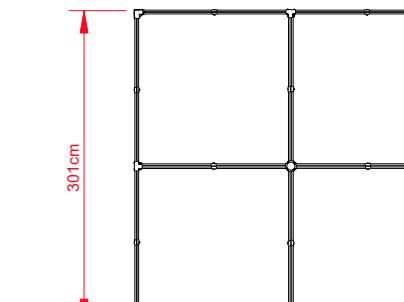

Z2 1.5mx1.5m

Professional steel gazebo. Suitable for events / marketing projects.

TECHNICAL DETAILS	
Model	Z2
Top Size	1.5m x 1.5m
Base Size	1.5m x 1.5m
Height Ceiling Edge	177-213 cm
Height Top	255-291 cm
Color Frame	White
Frame	Steel
Weight	21 kg
Fabric	600D
Packing Size	24x24x162 cm

Top Colors:

1. Outer Leg: 32x0.8t Steel
2. Inner Leg: 28.6x0.8t Steel
3. TrussBar: 12x25x0.6t Steel
4. Peakpole Upper: 25.4x25.4x0.8t Steel
5. Peakpole Lower: 22x22x0.8t Steel

22x22x157

Bag

Stake: Ø10mmx400mm 4 pcs
Belt: Ø1 inch x300cm 4pcs

Z2 2mx2m

Professional steel gazebo. Suitable for events / marketing projects.

TECHNICAL DETAILS	
Model	Z2
Top Size	2m x 2m
Base Size	2m x 2m
Height Ceiling Edge	177-213 cm
Height Top	285-321 cm
Color Frame	White
Frame	Steel
Weight	23 kg
Fabric	600D
Packing Size	24x24x162 cm

Top Colors:

1. Outer Leg: 32x0.8t Steel
2. Inner Leg: 28.6x0.8t Steel
3. TrussBar: 12x25x0.6t Steel
4. Peakpole Upper: 25.4x25.4x0.8t Steel
5. Peakpole Lower: 25.4x25.4x0.8t Steel

22x22x157

Bag

Stake: Ø10mmx400mm 4 pcs
Belt: Ø1 inch x300cm 4pcs

Z2 3mx2m

Professional steel gazebo. Suitable for events / marketing projects.

TECHNICAL DETAILS	
Model	Z2
Top Size	2m x 2m
Base Size	2m x 2m
Height Ceiling Edge	177-213 cm
Height Top	285-321 cm
Color Frame	White
Frame	Steel
Weight	29 kg
Fabric	600D
Packing Size	24x33x160 cm

Top Colors:

1. Outer Leg: 32x0.8t Steel
2. Inner Leg: 28.6x0.8t Steel
3. TrussBar: 12x25x0.6t Steel
4. Peakpole Upper: 25.4x25.4x0.8t Steel
5. Peakpole Lower: 22x22x0.8t Steel

22x22x157

Bag

Stake: Ø10mmx400mm 4 pcs
Belt: Ø1 inch x300cm 4pcs

Z2 3mx3m Aluminum

Professional aluminum gazebo. Suitable for events / marketing projects.