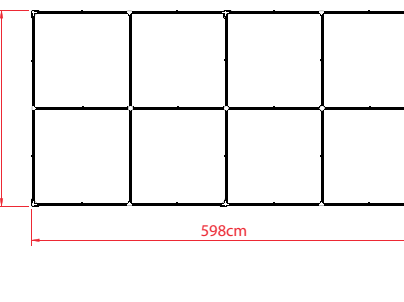

Z2 1.5mx1.5m

Professional steel gazebo. Suitable for events / marketing projects.

TECHNICAL DETAILS	
Model	Z2
Top Size	1.5m x 1.5m
Base Size	1.5m x 1.5m
Height Ceiling Edge	177-213 cm
Height Top	255-291 cm
Color Frame	White
Frame	Steel
Weight	21 kg
Fabric	600D
Packing Size	24x24x162 cm

Top Colors:

1. Outer Leg: 32x0.8t Steel
2. Inner Leg: 28.6x0.8t Steel
3. TrussBar: 12x25x0.6t Steel
4. Peakpole Upper: 25.4x25.4x0.8t Steel
5. Peakpole Lower: 22x22x0.8t Steel

22x22x157

Bag

Stake: Ø10mmx400mm 4 pcs
Belt: Ø1 inch x300cm 4pcs

Z2 2mx2m

Professional steel gazebo. Suitable for events / marketing projects.

TECHNICAL DETAILS	
Model	Z2
Top Size	2m x 2m
Base Size	2m x 2m
Height Ceiling Edge	177-213 cm
Height Top	285-321 cm
Color Frame	White
Frame	Steel
Weight	23 kg
Fabric	600D
Packing Size	24x24x162 cm

Top Colors:

1. Outer Leg: 32x0.8t Steel
2. Inner Leg: 28.6x0.8t Steel
3. TrussBar: 12x25x0.6t Steel
4. Peakpole Upper: 25.4x25.4x0.8t Steel
5. Peakpole Lower: 25.4x25.4x0.8t Steel

22x22x157

Bag

Stake: Ø10mmx400mm 4 pcs
Belt: Ø1 inch x300cm 4pcs

Z2 3mx2m

Professional steel gazebo. Suitable for events / marketing projects.

TECHNICAL DETAILS	
Model	Z2
Top Size	2m x 2m
Base Size	2m x 2m
Height Ceiling Edge	177-213 cm
Height Top	285-321 cm
Color Frame	White
Frame	Steel
Weight	29 kg
Fabric	600D
Packing Size	24x33x160 cm

Top Colors:

1. Outer Leg: 32x0.8t Steel
2. Inner Leg: 28.6x0.8t Steel
3. TrussBar: 12x25x0.6t Steel
4. Peakpole Upper: 25.4x25.4x0.8t Steel
5. Peakpole Lower: 22x22x0.8t Steel

22x22x157

Bag

Stake: Ø10mmx400mm 4 pcs
Belt: Ø1 inch x300cm 4pcs

Z2 3mx3m Aluminum

Professional aluminum gazebo. Suitable for events / marketing projects.