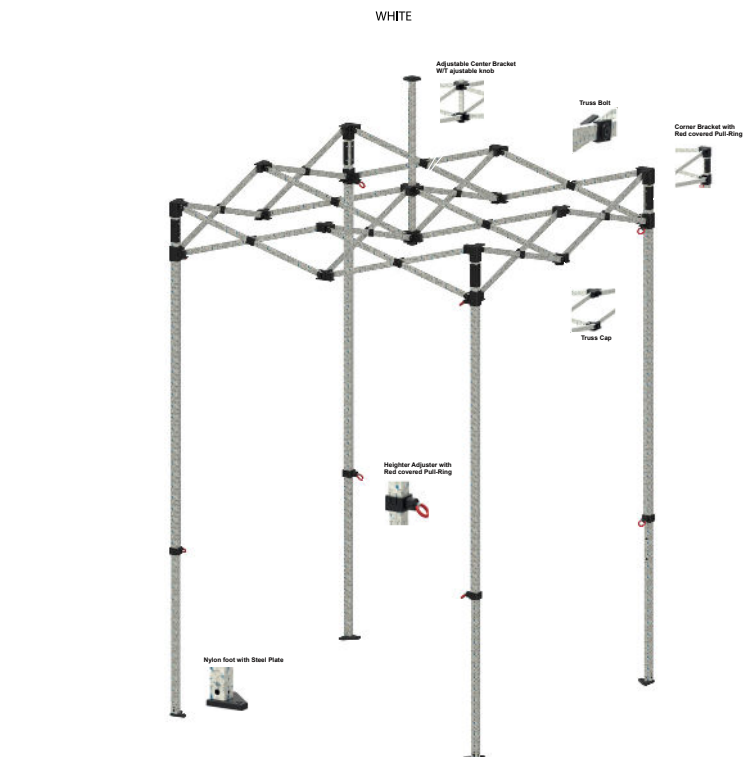

Z2 1.5mx1.5m

Professional steel gazebo. Suitable for events / marketing projects.

TECHNICAL DETAILS	
Model	Z2
Top Size	1.5m x 1.5m
Base Size	1.5m x 1.5m
Height Ceiling Edge	177-213 cm
Height Top	255-291 cm
Color Frame	White
Frame	Steel
Weight	21 kg
Fabric	600D
Packing Size	24x24x162 cm

Top Colors:

1. Outer Leg: 32x0.8t Steel
2. Inner Leg: 28.6x0.8t Steel
3. TrussBar: 12x25x0.6t Steel
4. Peakpole Upper: 25.4x25.4x0.8t Steel
5. Peakpole Lower: 22x22x0.8t Steel

22x22x157

Bag

Stake: Ø10mmx400mm 4 pcs
Belt: Ø1 inch x300cm 4pcs

Z2 2mx2m

Professional steel gazebo. Suitable for events / marketing projects.

TECHNICAL DETAILS	
Model	Z2
Top Size	2m x 2m
Base Size	2m x 2m
Height Ceiling Edge	177-213 cm
Height Top	285-321 cm
Color Frame	White
Frame	Steel
Weight	23 kg
Fabric	600D
Packing Size	24x24x162 cm

Top Colors: