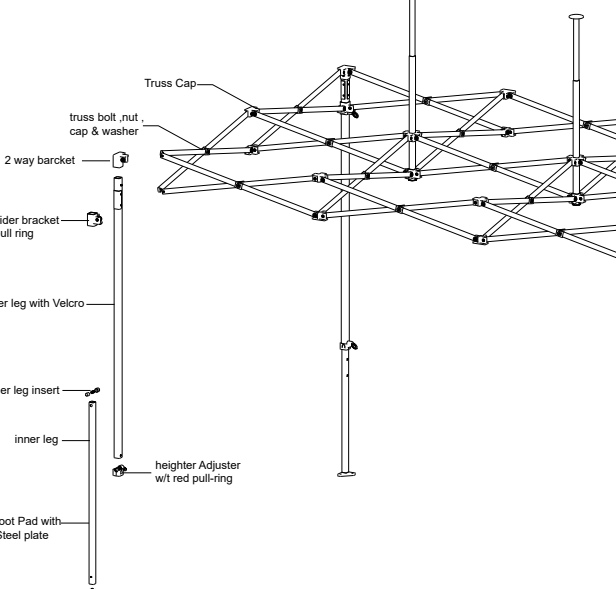

Z2 3mx2m

Professional steel gazebo. Suitable for events / marketing projects.

TECHNICAL DETAILS	
Model	Z2
Top Size	2m x 2m
Base Size	2m x 2m
Height Ceiling Edge	177-213 cm
Height Top	285-321 cm
Color Frame	White
Frame	Steel
Weight	29 kg
Fabric	600D
Packing Size	24x33x160 cm

Top Colors:

1. Outer Leg: 32x0.8t Steel
2. Inner Leg: 28.6x0.8t Steel
3. TrussBar: 12x25x0.6t Steel
4. Peakpole Upper: 25.4x25.4x0.8t Steel
5. Peakpole Lower: 22x22x0.8t Steel