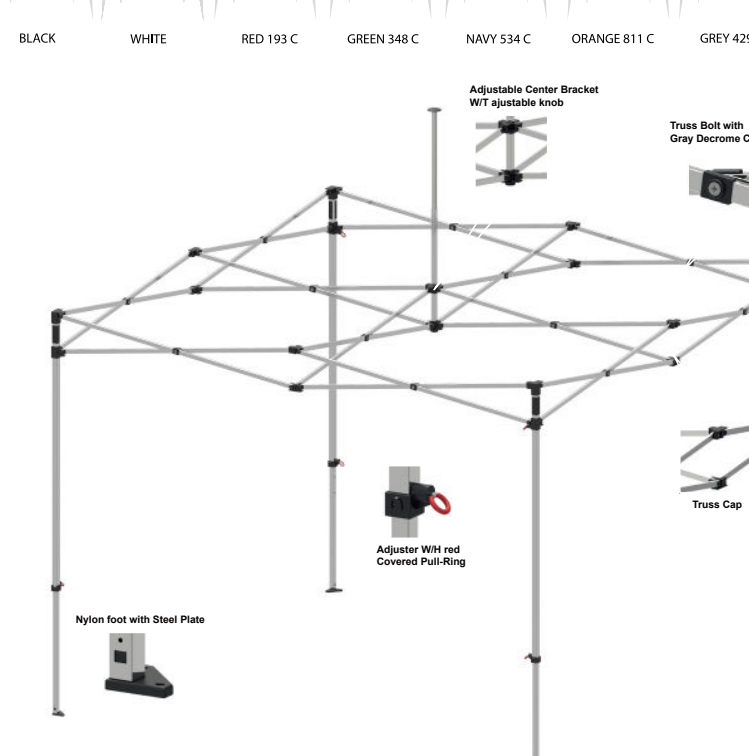

1. Outer Leg: 32x1.6t Aluminum
2. Inner Leg: 27x1.8t Aluminum
3. TrussBar: 12.3x25.4x1.5t Aluminum
4. Peak Pole Upper: 22x1.8t Aluminum
5. Peak Pole Lower: 26x1.4t Aluminum

22x22x157cm

Bag

Stake: Ø10mmx400mm 4 pcs
Belt: Ø1 inch x300cm 4pcs

Z2 3mx3m

Professional steel gazebo. Suitable for events / marketing projects.

TECHNICAL DETAILS	
Model	Z2
Top Size	3m x 3m
Base Size	3m x 3m
Height Ceiling Edge	168-204 cm
Height Top	305-340 cm
Color Frame	White
Frame	Steel
Weight	27 kg
Fabric	600D
Packing Size	24x24x162 cm

Top Colors: