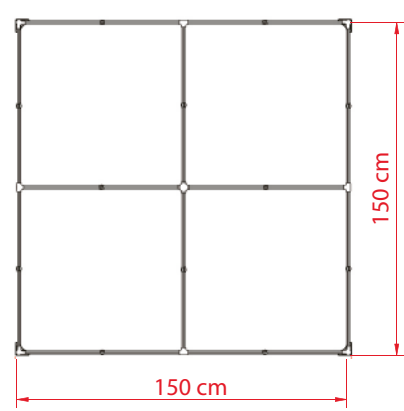

Z2 1.5mx1.5m

Professional steel gazebo. Suitable for events / marketing projects.

TECHNICAL DETAILS	
Model	Z2
Top Size	1.5m x 1.5m
Base Size	1.5m x 1.5m
Height Ceiling Edge	177-213 cm
Height Top	255-291 cm
Color Frame	White
Frame	Steel
Weight	21 kg
Fabric	600D
Packing Size	24x24x162 cm

Top Colors:

1. Outer Leg: 32x0.8t Steel
2. Inner Leg: 28.6x0.8t Steel
3. TrussBar: 12x25x0.6t Steel
4. Peakpole Upper: 25.4x25.4x0.8t Steel
5. Peakpole Lower: 22x22x0.8t Steel

22x22x157

Bag

Stake: Ø10mmx400mm 4 pcs
Belt: Ø1 inch x300cm 4pcs

Z2 2mx2m

Professional steel gazebo. Suitable for events / marketing projects.

TECHNICAL DETAILS	
Model	Z2
Top Size	2m x 2m
Base Size	2m x 2m
Height Ceiling Edge	177-213 cm
Height Top	285-321 cm
Color Frame	White
Frame	Steel
Weight	23 kg
Fabric	600D
Packing Size	24x24x162 cm

Top Colors:

1. Outer Leg: 32x0.8t Steel
2. Inner Leg: 28.6x0.8t Steel
3. TrussBar: 12x25x0.6t Steel
4. Peakpole Upper: 25.4x25.4x0.8t Steel
5. Peakpole Lower: 25.4x25.4x0.8t Steel

22x22x157

Bag

Stake: Ø10mmx400mm 4 pcs
Belt: Ø1 inch x300cm 4pcs

Z2 3mx2m

Professional steel gazebo. Suitable for events / marketing projects.

TECHNICAL DETAILS	
Model	Z2
Top Size	2m x 2m
Base Size	2m x 2m
Height Ceiling Edge	177-213 cm
Height Top	285-321 cm
Color Frame	White
Frame	Steel
Weight	29 kg
Fabric	600D
Packing Size	24x33x160 cm

Top Colors:

1. Outer Leg: 32x0.8t Steel
2. Inner Leg: 28.6x0.8t Steel
3. TrussBar: 12x25x0.6t Steel
4. Peakpole Upper: 25.4x25.4x0.8t Steel
5. Peakpole Lower: 22x22x0.8t Steel

22x22x157

Bag

Stake: Ø10mmx400mm 4 pcs
Belt: Ø1 inch x300cm 4pcs

Z2 3mx3m Aluminum

Professional aluminum gazebo. Suitable for events / marketing projects.