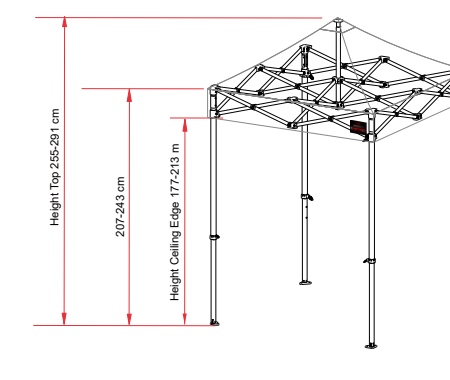

Z2 1.5mx1.5m

Professional steel gazebo. Suitable for events / marketing projects.

TECHNICAL DETAILS	
Model	Z2
Top Size	1.5m x 1.5m
Base Size	1.5m x 1.5m
Height Ceiling Edge	177-213 cm
Height Top	255-291 cm
Color Frame	White
Frame	Steel
Weight	21 kg
Fabric	600D
Packing Size	24x24x162 cm

Top Colors:

1. Outer Leg: 32x0.8t Steel
2. Inner Leg: 28.6x0.8t Steel
3. TrussBar: 12x25x0.6t Steel
4. Peakpole Upper: 25.4x25.4x0.8t Steel
5. Peakpole Lower: 22x22x0.8t Steel

22x22x157

Bag

Stake: Ø10mmx400mm 4 pcs
Belt: Ø1 inch x300cm 4pcs

Z2 2mx2m

Professional steel gazebo. Suitable for events / marketing projects.

TECHNICAL DETAILS	
Model	Z2
Top Size	2m x 2m
Base Size	2m x 2m
Height Ceiling Edge	177-213 cm
Height Top	285-321 cm
Color Frame	White
Frame	Steel
Weight	23 kg
Fabric	600D
Packing Size	24x24x162 cm

Top Colors:

1. Outer Leg: 32x0.8t Steel
2. Inner Leg: 28.6x0.8t Steel
3. TrussBar: 12x25x0.6t Steel
4. Peakpole Upper: 25.4x25.4x0.8t Steel
5. Peakpole Lower: 25.4x25.4x0.8t Steel

22x22x157

Bag

Stake: Ø10mmx400mm 4 pcs
Belt: Ø1 inch x300cm 4pcs

Z2 3mx2m

Professional steel gazebo. Suitable for events / marketing projects.

TECHNICAL DETAILS	
Model	Z2
Top Size	2m x 2m
Base Size	2m x 2m
Height Ceiling Edge	177-213 cm
Height Top	285-321 cm
Color Frame	White
Frame	Steel
Weight	29 kg
Fabric	600D
Packing Size	24x33x160 cm

Top Colors:

1. Outer Leg: 32x0.8t Steel
2. Inner Leg: 28.6x0.8t Steel
3. TrussBar: 12x25x0.6t Steel
4. Peakpole Upper: 25.4x25.4x0.8t Steel
5. Peakpole Lower: 22x22x0.8t Steel

22x22x157

Bag

Stake: Ø10mmx400mm 4 pcs
Belt: Ø1 inch x300cm 4pcs

Z2 3mx3m Aluminum

Professional aluminum gazebo. Suitable for events / marketing projects.