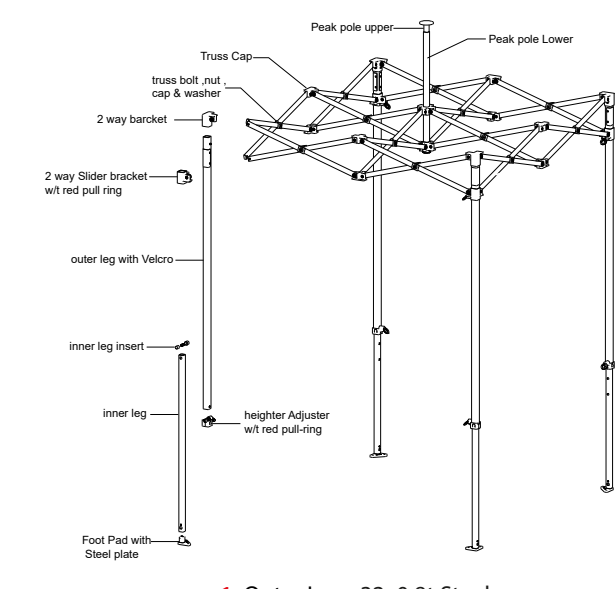

Z2 1.5mx1.5m

Professional steel gazebo. Suitable for events / marketing projects.

TECHNICAL DETAILS	
Model	Z2
Top Size	1.5m x 1.5m
Base Size	1.5m x 1.5m
Height Ceiling Edge	177-213 cm
Height Top	255-291 cm
Color Frame	White
Frame	Steel
Weight	21 kg
Fabric	600D
Packing Size	24x24x162 cm

Top Colors:

1. Outer Leg: 32x0.8t Steel
2. Inner Leg: 28.6x0.8t Steel
3. TrussBar: 12x25x0.6t Steel
4. Peakpole Upper: 25.4x25.4x0.8t Steel
5. Peakpole Lower: 22x22x0.8t Steel