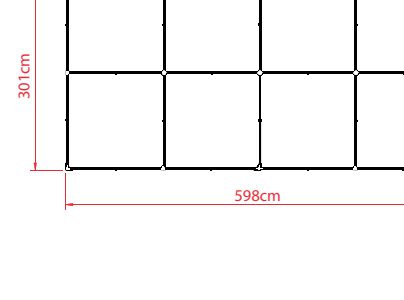

Z2 1.5mx1.5m

Professional steel gazebo. Suitable for events / marketing projects.

TECHNICAL DETAILS	
Model	Z2
Top Size	1.5m x 1.5m
Base Size	1.5m x 1.5m
Height Ceiling Edge	177-213 cm
Height Top	255-291 cm
Color Frame	White
Frame	Steel
Weight	21 kg
Fabric	600D
Packing Size	24x24x162 cm

Top Colors:

1. Outer Leg: 32x0.8t Steel
2. Inner Leg: 28.6x0.8t Steel
3. TrussBar: 12x25x0.6t Steel
4. Peakpole Upper: 25.4x25.4x0.8t Steel
5. Peakpole Lower: 22x22x0.8t Steel

22x22x157

Bag

Stake: Ø10mmx400mm 4 pcs
Belt: Ø1 inch x300cm 4pcs

Z2 2mx2m

Professional steel gazebo. Suitable for events / marketing projects.

TECHNICAL DETAILS	
Model	Z2
Top Size	2m x 2m
Base Size	2m x 2m
Height Ceiling Edge	177-213 cm
Height Top	285-321 cm
Color Frame	White
Frame	Steel
Weight	23 kg
Fabric	600D
Packing Size	24x24x162 cm

Top Colors:

1. Outer Leg: 32x0.8t Steel
2. Inner Leg: 28.6x0.8t Steel
3. TrussBar: 12x25x0.6t Steel
4. Peakpole Upper: 25.4x25.4x0.8t Steel
5. Peakpole Lower: 25.4x25.4x0.8t Steel

22x22x157

Bag

Stake: Ø10mmx400mm 4 pcs
Belt: Ø1 inch x300cm 4pcs

Z2 3mx2m

Professional steel gazebo. Suitable for events / marketing projects.

TECHNICAL DETAILS	
Model	Z2
Top Size	2m x 2m
Base Size	2m x 2m
Height Ceiling Edge	177-213 cm
Height Top	285-321 cm
Color Frame	White
Frame	Steel
Weight	29 kg
Fabric	600D
Packing Size	24x33x160 cm

Top Colors:

1. Outer Leg: 32x0.8t Steel
2. Inner Leg: 28.6x0.8t Steel
3. TrussBar: 12x25x0.6t Steel
4. Peakpole Upper: 25.4x25.4x0.8t Steel
5. Peakpole Lower: 22x22x0.8t Steel

22x22x157

Bag

Stake: Ø10mmx400mm 4 pcs
Belt: Ø1 inch x300cm 4pcs

Z2 3mx3m Aluminum

Professional aluminum gazebo. Suitable for events / marketing projects.