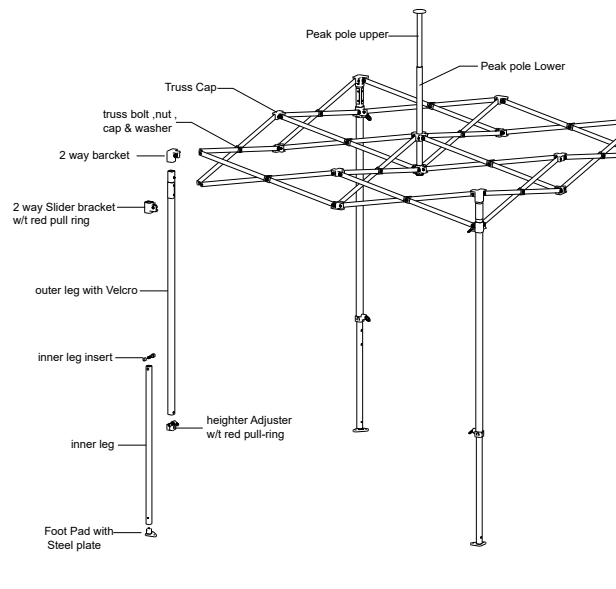

1. Outer Leg: 32x0.8t Steel
2. Inner Leg: 28.6x0.8t Steel
3. TrussBar: 12x25x0.6t Steel
4. Peakpole Upper: 25.4x25.4x0.8t Steel
5. Peakpole Lower: 25.4x25.4x0.8t Steel