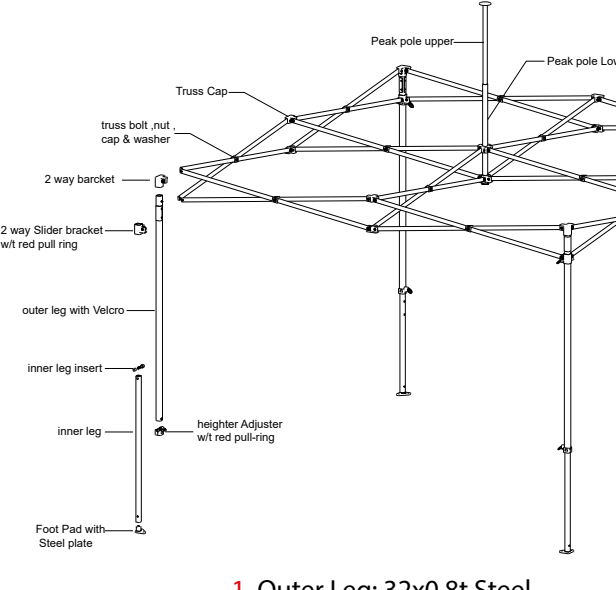

Z2 3mx3m

Professional steel gazebo. Suitable for events / marketing projects.

TECHNICAL DETAILS	
Model	Z2
Top Size	3m x 3m
Base Size	3m x 3m
Height Ceiling Edge	168-204 cm
Height Top	305-340 cm
Color Frame	White
Frame	Steel
Weight	27 kg
Fabric	600D
Packing Size	24x24x162 cm

Top Colors:

1. Outer Leg: 32x0.8t Steel
2. Inner Leg: 28.6x0.8t Steel
3. TrussBar: 12x25x0.6t
4. Peakpole Upper: 22x22x0.8t Steel
5. Peakpole Lower: 25.4x25.4x0.8t Steel