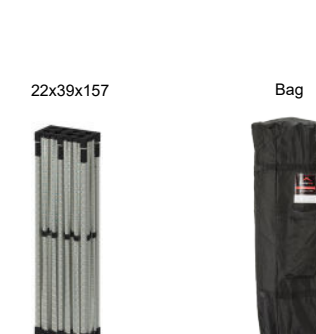

22x30x157

Bag

Stake: Ø10mmx400mm 4 pcs
Belt: Ø1 inch x300cm 4pcs

Z2 3mx6m Aluminum

Professional aluminum gazebo. Suitable for events / marketing projects.

TECHNICAL DETAILS	
Model	Z2
Top Size	6m x 3m
Base Size	6m x 3m
Height Ceiling Edge	168-204 cm
Height Top	305-340 cm
Color Frame	Light Grey
Frame	Aluminum
Weight	38 kg
Fabric	600D
Packing Size	24x24x160 cm

Top Colors: