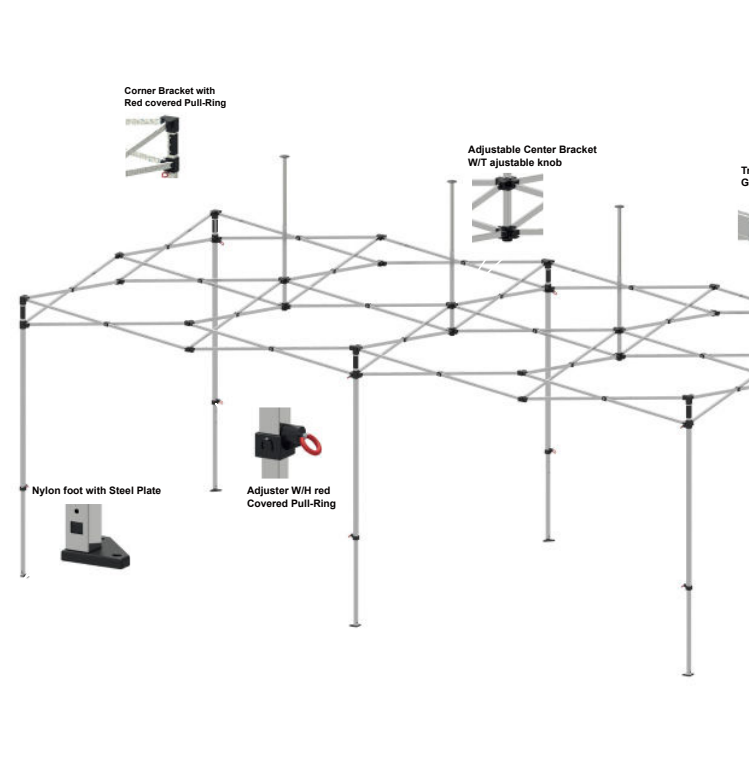

1. Outer Leg: 32x1.6t Aluminum
2. Inner Leg: 27x1.8t Aluminum
3. TrussBar: 12.3x25.4x1.5t Aluminum
4. Peak Pole Upper: 22x1.4t Aluminum
5. Peak Pole Lower: 22x1.8t Aluminum

22x30x157

Bag

Stake: Ø10mmx400mm 4 pcs
Belt: Ø1 inch x300cm 4pcs