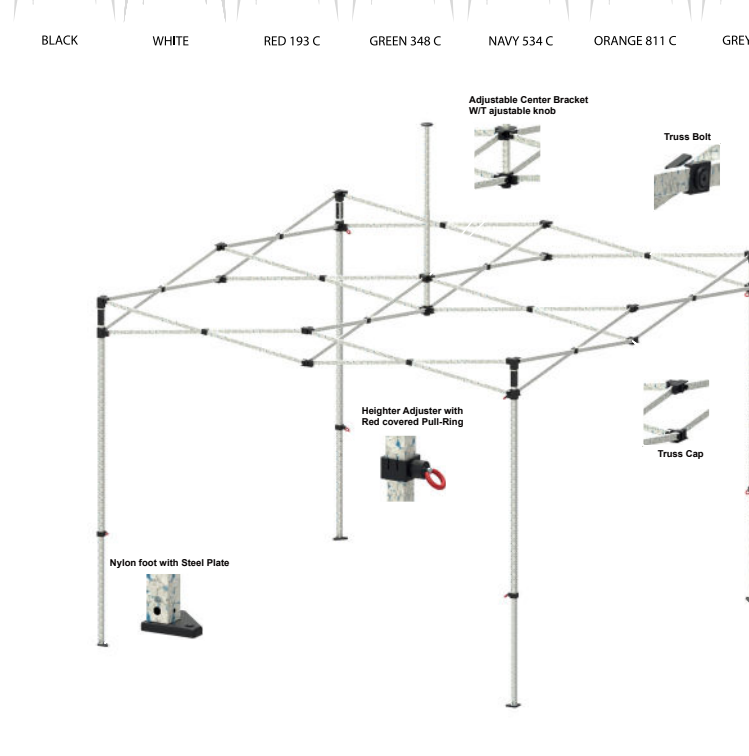

1. Outer Leg: 32x0.8t Steel
2. Inner Leg: 28.6x0.8t Steel
3. TrussBar: 12x25x0.6t
4. Peakpole Upper: 22x22x0.8t Steel
5. Peakpole Lower: 25.4x25.4x0.8t Steel

22x22x157

Bag

Stake: Ø10mmx400mm 4 pcs
Belt: Ø1 inch x300cm 4pcs

Z2 3mx6m

Professional steel gazebo. Suitable for events / marketing projects.

TECHNICAL DETAILS	
Model	Z2
Top Size	6m x 3m
Base Size	6m x 3m
Height Ceiling Edge	168-204 cm
Height Top	305-340 cm
Color Frame	White
Frame	Steel
Weight	45 kg
Fabric	600D
Packing Size	24x24x160 cm

Top Colors: