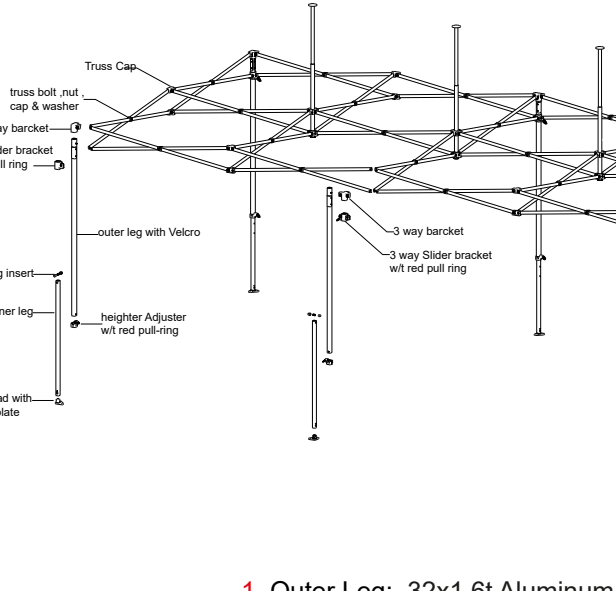

Z2 3mx6m Aluminum

Professional aluminum gazebo. Suitable for events / marketing projects.

TECHNICAL DETAILS	
Model	Z2
Top Size	6m x 3m
Base Size	6m x 3m
Height Ceiling Edge	168-204 cm
Height Top	305-340 cm
Color Frame	Light Grey
Frame	Aluminum
Weight	38 kg
Fabric	600D
Packing Size	24x24x160 cm

Top Colors:

1. Outer Leg: 32x1.6t Aluminum
2. Inner Leg: 27x1.8t Aluminum
3. TrussBar: 12.3x25.4x1.5t Aluminum
4. Peak Pole Upper: 22x1.4t Aluminum
5. Peak Pole Lower: 22x1.8t Aluminum