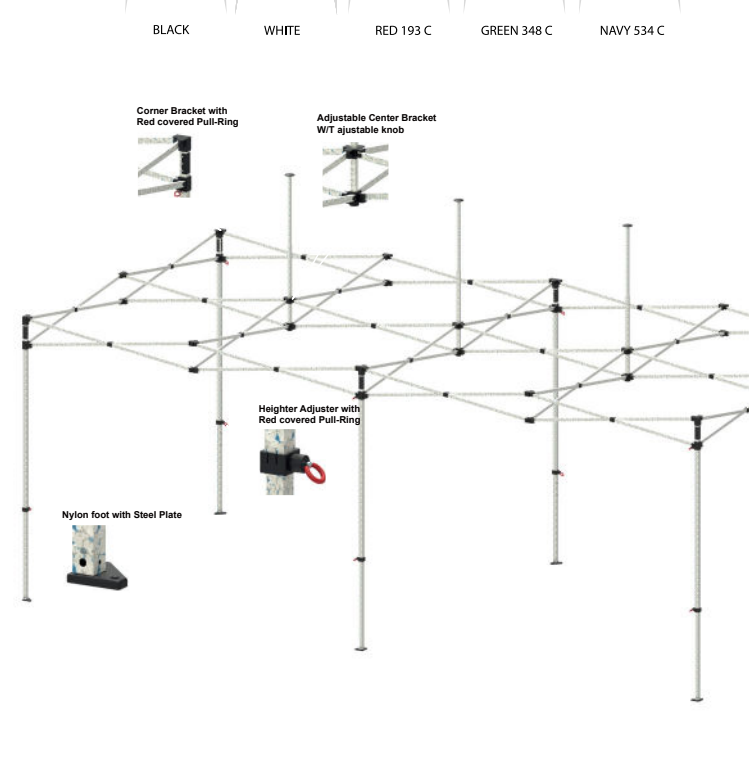

1. Outer Leg: 32x0.8 Steel
2. Inner Leg: 28.6x0.8t Steel
3. TrussBar: 12x25x0.6t Steel
4. Peak Pole Upper: 22x1.4t Aluminum
5. Peak Pole Lower: 25.4x25.4x0.8t Steel

22x30x157

Bag

Stake: Ø10mmx400mm 4 pcs
Belt: Ø1 inch x300cm 4pcs

Z2 3mx6m Aluminum

Professional aluminum gazebo. Suitable for events / marketing projects.

TECHNICAL DETAILS	
Model	Z2
Top Size	6m x 3m
Base Size	6m x 3m
Height Ceiling Edge	168-204 cm
Height Top	305-340 cm
Color Frame	Light Grey
Frame	Aluminum
Weight	38 kg
Fabric	600D
Packing Size	24x24x160 cm

Top Colors: