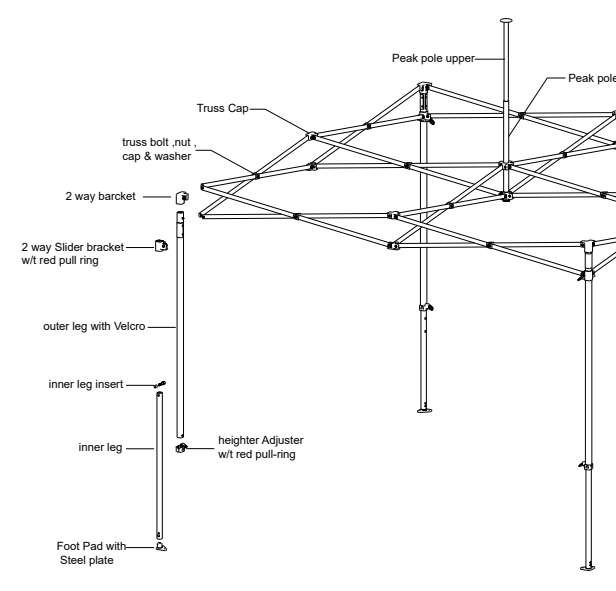

Z2 3mx3m Aluminum

Professional aluminum gazebo. Suitable for events / marketing projects.

TECHNICAL DETAILS	
Model	Z2
Top Size	3m x 3m
Base Size	3m x 3m
Height Ceiling Edge	181-217 cm
Height Top	304-340 cm
Color Frame	Light Grey
Frame	Aluminum
Weight	22 kg
Fabric	600D
Packing Size	24x24x160 cm

Top Colors:

1. Outer Leg: 32x1.6t Aluminum
2. Inner Leg: 27x1.8t Aluminum
3. TrussBar: 12.3x25.4x1.5t Aluminum
4. Peak Pole Upper: 22x1.8t Aluminum
5. Peak Pole Lower: 26x1.4t Aluminum