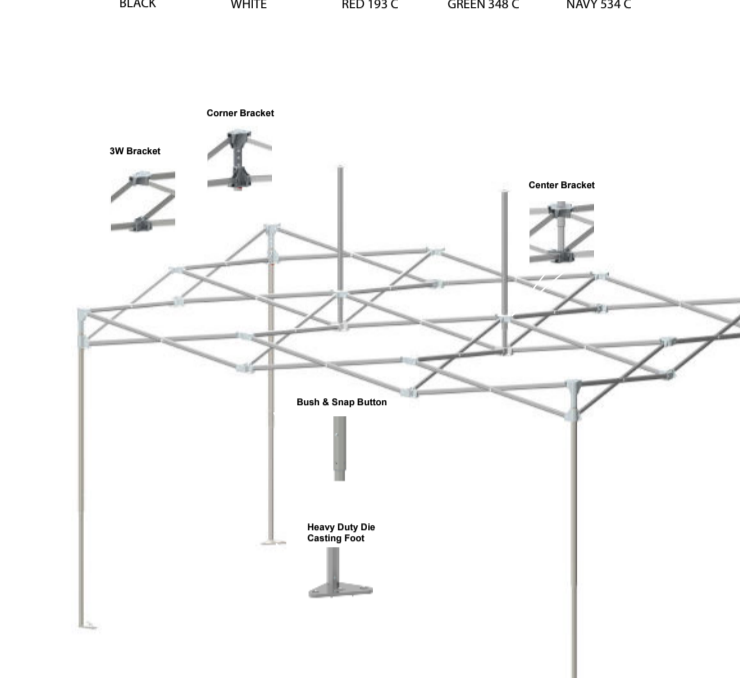

48x34x167

Bag

Stake: Ø10mmx300mm 4 pcs
Belt: 1 inch x300cm 4pcs

SHADE PRO SRL - VIA DEI FAGGI 5, CASTELFRANCO VENETO (TV) 31033 - ITALY - TEL. 0423764506 - WA: +39 3534048507 - SALES@SHADE-PRO.IT

PROFESSIONAL 3m x 6m

TECHNICAL DETAILS	
Model	PROFESSIONAL
Top Size	3m x 6m
Base Size	3m x 6m
Height Ceiling Edge	195-235 cm
Height Top	326-366 cm
Color Frame	Light Grey
Frame	Aluminium
Weight	50 kg
Fabric	600D
Packing Size	65x36x170 cm

Top Colors: