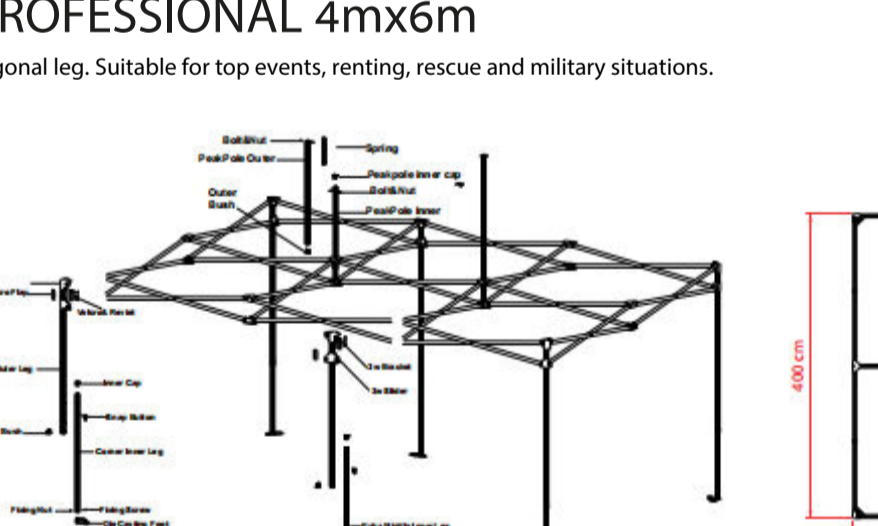

Can't close completely because of the inner extra foot pad

53x37x205cm

Bag

Stake: Ø10mmx400mm 6 pcs
Belt: 1 inch x300cm 6pcs

SHADE PRO SRL - VIA DEI FAGGI 5, CASTELFRANCO VENETO (TV) 31033 - ITALY - TEL. 0423764506 - WA: +39 3534048507 - SALES@SHADE-PRO.IT

PROFESSIONAL 4m x 8m

TECHNICAL DETAILS	
Model	PROFESSIONAL
Top Size	4m x 8m
Base Size	4m x 8m
Height Ceiling Edge	241-301cm
Height Top	392-452cm
Color Frame	Light Grey
Frame	Aluminium
Weight	55kg
Fabric	600D
Packing Size	65x36x170 cm

Top Colors: