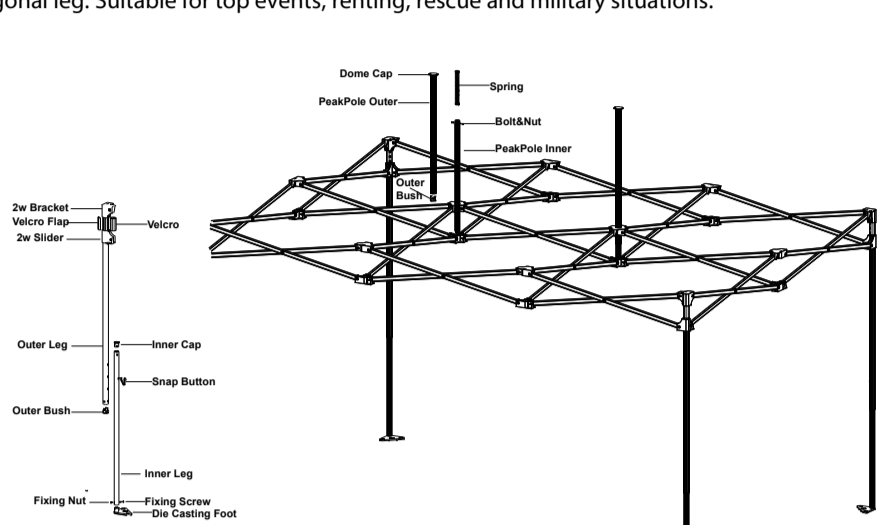

48x34x167

Bag

Stake: Ø10mmx300mm 4 pcs
Belt: 1 inch x300cm 4pcs

SHADE PRO SRL - VIA DEI FAGGI 5, CASTELFRANCO VENETO (TV) 31033 - ITALY - TEL. 0423764506 - WA: +39 3534048507 - SALES@SHADE-PRO.IT

PROFESSIONAL 3m x 6m

TECHNICAL DETAILS	
Model	PROFESSIONAL
Top Size	3m x 6m
Base Size	3m x 6m
Height Ceiling Edge	195-235 cm
Height Top	326-366 cm
Color Frame	Light Grey
Frame	Aluminium
Weight	50 kg
Fabric	600D
Packing Size	65x36x170 cm

Top Colors: