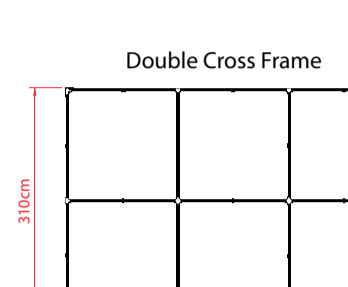

PROFESSIONAL 3m x 3m

Top line gazebo with octagonal leg. Suitable for top events, renting, rescue and military situations.

TECHNICAL DETAILS	
Model	PROFESSIONAL
Top Size	3m x 3m
Base Size	3m x 3m
Height Ceiling Edge	195-235 cm
Height Top	326-366 cm
Color Frame	Light Grey
Frame	Aluminium
Weight	34 kg
Fabric	600D
Packing Size	36x36x170 cm

Top Colors:

34x34x167

Bag

Stake: Ø10mmx300mm 4 pcs
Belt: 1 inch x300cm 4pcs

SHADE PRO SRL - VIA DEI FAGGI 5, CASTELFRANCO VENETO (TV) 31033 - ITALY - TEL. 0423764506 - WA: +39 3534048507 - SALES@SHADE-PRO.IT

PROFESSIONAL 3m x 4.5m

TECHNICAL DETAILS	
Model	PROFESSIONAL
Top Size	3m x 4.5m
Base Size	3m x 4.5m
Height Ceiling Edge	195-235 cm
Height Top	326-366 cm
Color Frame	Light Grey
Frame	Aluminium
Weight	40 kg
Fabric	600D
Packing Size	50x36x170 cm

Top Colors:

48x34x167

Bag

Stake: Ø10mmx300mm 4 pcs
Belt: 1 inch x300cm 4pcs

SHADE PRO SRL - VIA DEI FAGGI 5, CASTELFRANCO VENETO (TV) 31033 - ITALY - TEL. 0423764506 - WA: +39 3534048507 - SALES@SHADE-PRO.IT

PROFESSIONAL 3m x 6m

TECHNICAL DETAILS	
Model	PROFESSIONAL
Top Size	3m x 6m
Base Size	3m x 6m
Height Ceiling Edge	195-235 cm
Height Top	326-366 cm
Color Frame	Light Grey
Frame	Aluminium
Weight	50 kg
Fabric	600D
Packing Size	65x36x170 cm

Top Colors:

63x34x167

Bag

Stake: Ø10mmx300mm 6 pcs
Belt: 1 inch x300cm 6pcs

SHADE PRO SRL - VIA DEI FAGGI 5, CASTELFRANCO VENETO (TV) 31033 - ITALY - TEL. 0423764506 - WA: +39 3534048507 - SALES@SHADE-PRO.IT

PROFESSIONAL 4m x 4m

TECHNICAL DETAILS	
Model	PROFESSIONAL
Top Size	4m x 4m
Base Size	4m x 4m
Height Ceiling Edge	220-270 cm
Height Top	400-450 cm
Color Frame	Light Grey
Frame	Aluminium
Weight	38 kg
Fabric	600D
Packing Size	36x36x205 cm

Top Colors:

34x34x201cm

Bag

Stake: Ø10mmx300mm 4 pcs
Belt: 1 inch x300cm 4pcs