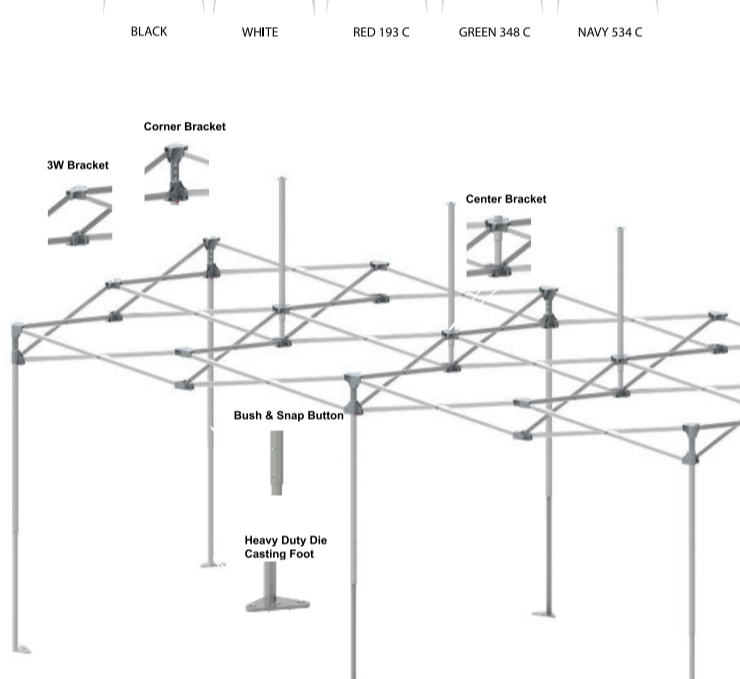

63x34x167

Bag

Stake: Ø10mmx300mm 6 pcs
Belt: 1 inch x300cm 6pcs

SHADE PRO SRL - VIA DEI FAGGI 5, CASTELFRANCO VENETO (TV) 31033 - ITALY - TEL. 0423764506 - WA: +39 3534048507 - SALES@SHADE-PRO.IT

PROFESSIONAL 4m x 4m

TECHNICAL DETAILS	
Model	PROFESSIONAL
Top Size	4m x 4m
Base Size	4m x 4m
Height Ceiling Edge	220-270 cm
Height Top	400-450 cm
Color Frame	Light Grey
Frame	Aluminium
Weight	38 kg
Fabric	600D
Packing Size	36x36x205 cm

Top Colors: