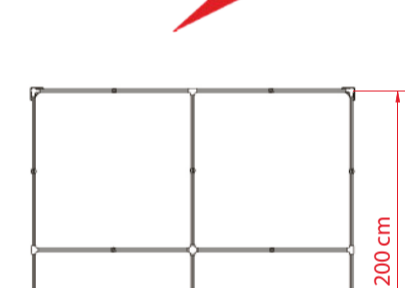

PROFESSIONAL 4m x 4m

TECHNICAL DETAILS	
Model	PROFESSIONAL
Top Size	4m x 4m
Base Size	4m x 4m
Height Ceiling Edge	220-270 cm
Height Top	400-450 cm
Color Frame	Light Grey
Frame	Aluminium
Weight	38 kg
Fabric	600D
Packing Size	36x36x205 cm

Top Colors: