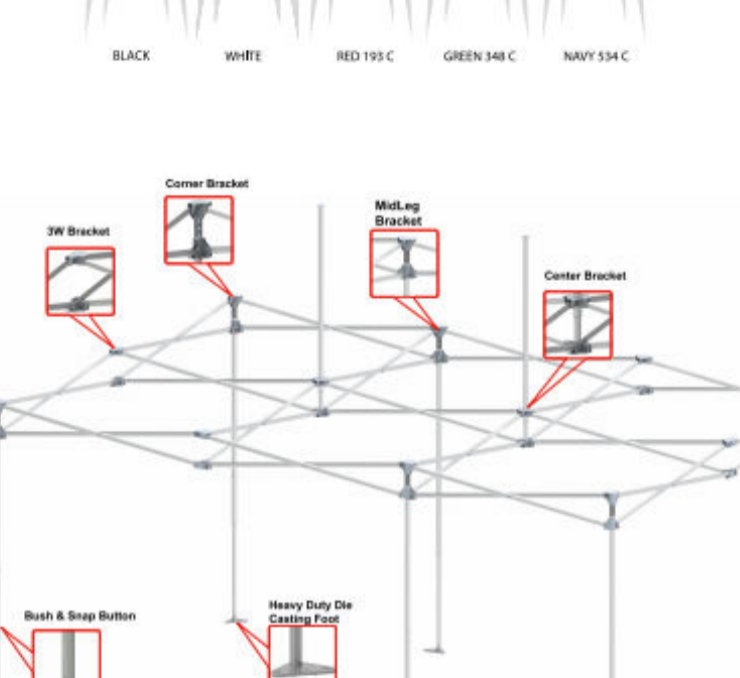

Can't close completely because of the inner extra foot pad

53x37x205cm

Bag

Stake: Ø10mmx400mm 6 pcs
Belt: 1 inch x300cm 6pcs

SHADE PRO SRL - VIA DEI FAGGI 5, CASTELFRANCO VENETO (TV) 31033 - ITALY - TEL. 0423764506 - WA: +39 3534048507 - SALES@SHADE-PRO.IT

PROFESSIONAL 4m x 8m

TECHNICAL DETAILS	
Model	PROFESSIONAL
Top Size	4m x 8m
Base Size	4m x 8m
Height Ceiling Edge	241-301cm
Height Top	392-452cm
Color Frame	Light Grey
Frame	Aluminium
Weight	55kg
Fabric	600D
Packing Size	65x36x170 cm

Top Colors: