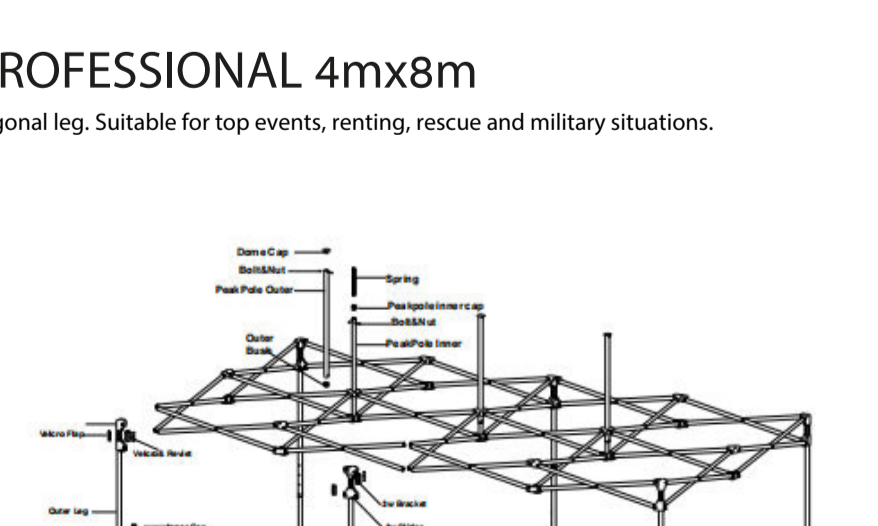

3920-4520 (Frame)
2410-3010 (Frame)
1510

2000-2000

SHADE PRO SRL - VIA DEI FAGGI 5, CASTELFRANCO VENETO (TV) 31033 - ITALY - TEL. 0423764506 - WA: +39 3534048507 - SALES@SHADE-PRO.IT