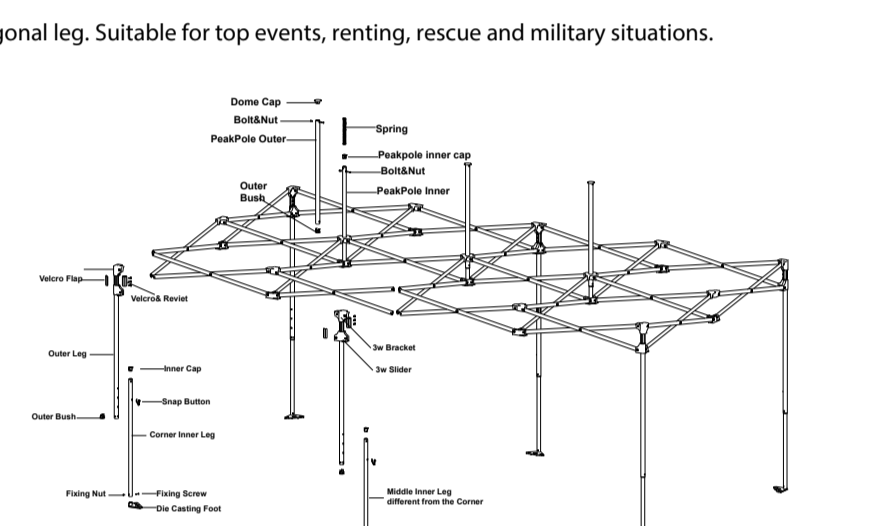

63x34x167

Bag

Stake: Ø10mmx300mm 6 pcs
Belt: 1 inch x300cm 6pcs

SHADE PRO SRL - VIA DEI FAGGI 5, CASTELFRANCO VENETO (TV) 31033 - ITALY - TEL. 0423764506 - WA: +39 3534048507 - SALES@SHADE-PRO.IT

PROFESSIONAL 4m x 4m

TECHNICAL DETAILS	
Model	PROFESSIONAL
Top Size	4m x 4m
Base Size	4m x 4m
Height Ceiling Edge	220-270 cm
Height Top	400-450 cm
Color Frame	Light Grey
Frame	Aluminium
Weight	38 kg
Fabric	600D
Packing Size	36x36x205 cm

Top Colors: