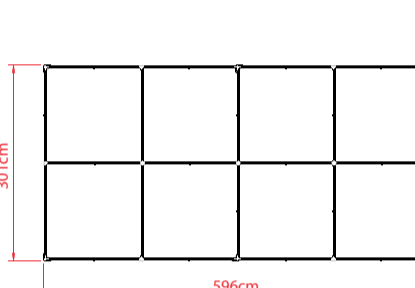

PROFESSIONAL 3m x 6m

TECHNICAL DETAILS	
Model	PROFESSIONAL
Top Size	3m x 6m
Base Size	3m x 6m
Height Ceiling Edge	195-235 cm
Height Top	326-366 cm
Color Frame	Light Grey
Frame	Aluminium
Weight	50 kg
Fabric	600D
Packing Size	65x36x170 cm

Top Colors: