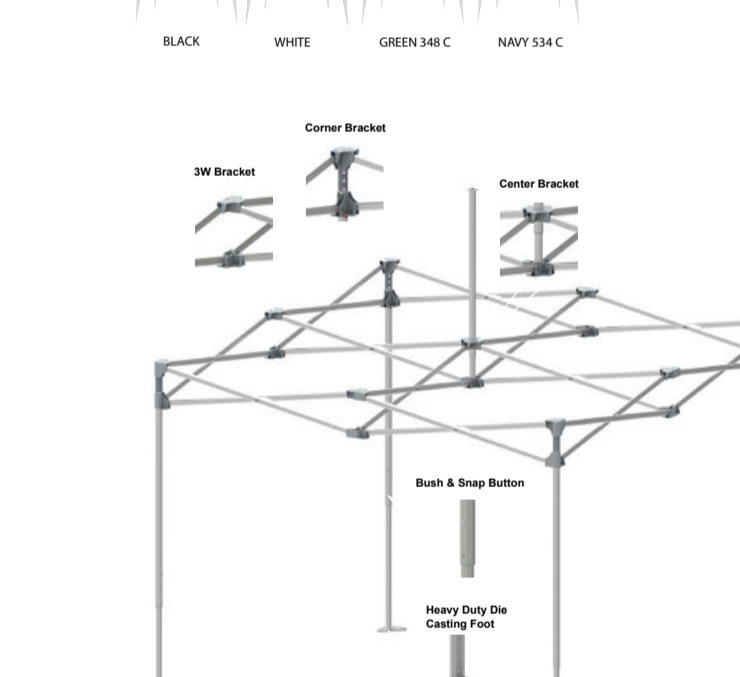

34x34x201cm

Bag

Stake: Ø10mmx300mm 4 pcs
Belt: 1 inch x300cm 4pcs

SHADE PRO SRL - VIA DEI FAGGI 5, CASTELFRANCO VENETO (TV) 31033 - ITALY - TEL. 0423764506 - WA: +39 3534048507 - SALES@SHADE-PRO.IT

PROFESSIONAL 4m x 6m

TECHNICAL DETAILS	
Model	PROFESSIONAL
Top Size	4m x 6m
Base Size	4m x 6m
Height Ceiling Edge	219-269 cm
Height Top	400-450 cm
Color Frame	Light Grey
Frame	Aluminium
Weight	50 kg
Fabric	600D
Packing Size (Only Frame)	53x37x205 cm

Top Colors: