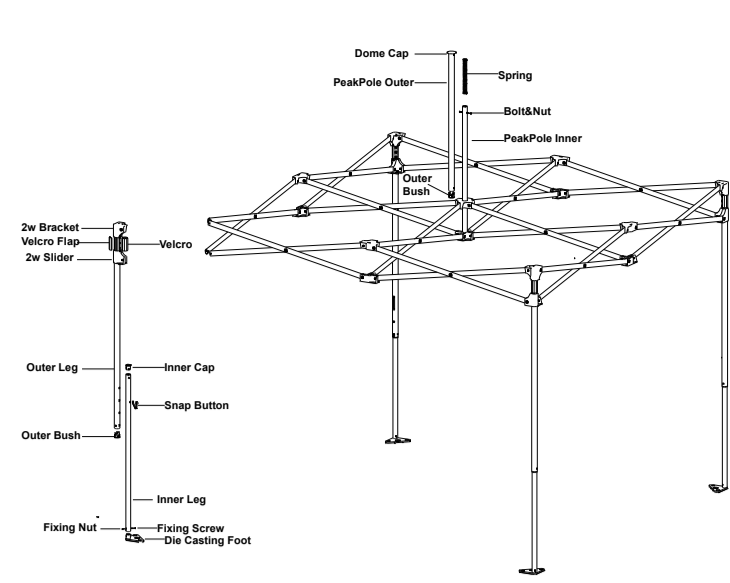

PROFESSIONAL 3m x 3m

Top line gazebo with octagonal leg. Suitable for top events, renting, rescue and military situations.

TECHNICAL DETAILS	
Model	PROFESSIONAL
Top Size	3m x 3m
Base Size	3m x 3m
Height Ceiling Edge	195-235 cm
Height Top	326-366 cm
Color Frame	Light Grey
Frame	Aluminium
Weight	34 kg
Fabric	600D
Packing Size	36x36x170 cm

Top Colors:

34x34x167

Bag

Stake: Ø10mmx300mm 4 pcs
Belt: 1 inch x300cm 4pcs

SHADE PRO SRL - VIA DEI FAGGI 5, CASTELFRANCO VENETO (TV) 31033 - ITALY - TEL. 0423764506 - WA: +39 3534048507 - SALES@SHADE-PRO.IT

PROFESSIONAL 3m x 4.5m

TECHNICAL DETAILS	
Model	PROFESSIONAL
Top Size	3m x 4.5m
Base Size	3m x 4.5m
Height Ceiling Edge	195-235 cm
Height Top	326-366 cm
Color Frame	Light Grey
Frame	Aluminium
Weight	40 kg
Fabric	600D
Packing Size	50x36x170 cm

Top Colors: