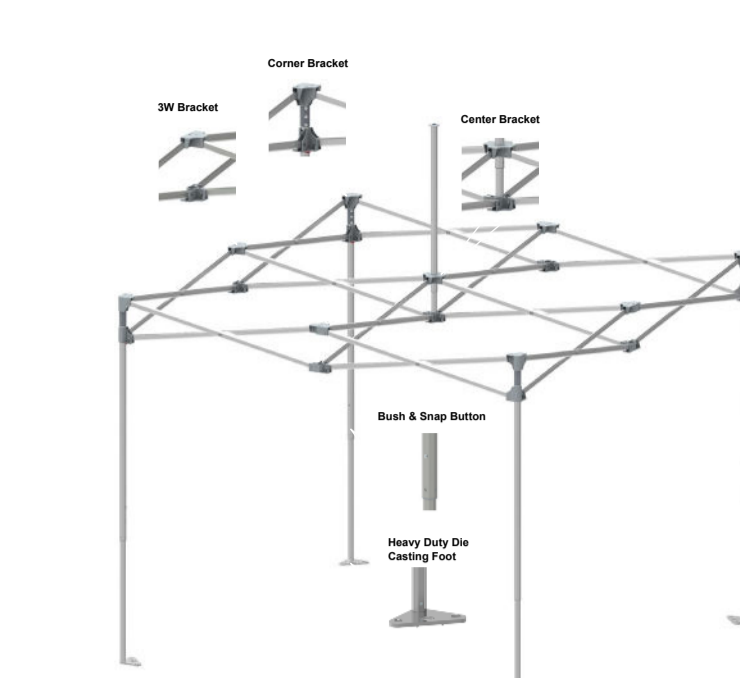

PROFESSIONAL 3m x 3m

Top line gazebo with octagonal leg. Suitable for top events, renting, rescue and military situations.

TECHNICAL DETAILS	
Model	PROFESSIONAL
Top Size	3m x 3m
Base Size	3m x 3m
Height Ceiling Edge	195-235 cm
Height Top	326-366 cm
Color Frame	Light Grey
Frame	Aluminium
Weight	34 kg
Fabric	600D
Packing Size	36x36x170 cm

Top Colors:

34x34x167

Bag

Stake: Ø10mmx300mm 4 pcs
Belt: 1 inch x300cm 4pcs

SHADE PRO SRL - VIA DEI FAGGI 5, CASTELFRANCO VENETO (TV) 31033 - ITALY - TEL. 0423764506 - WA: +39 3534048507 - SALES@SHADE-PRO.IT

PROFESSIONAL 3m x 4.5m

TECHNICAL DETAILS	
Model	PROFESSIONAL
Top Size	3m x 4.5m
Base Size	3m x 4.5m
Height Ceiling Edge	195-235 cm
Height Top	326-366 cm
Color Frame	Light Grey
Frame	Aluminium
Weight	40 kg
Fabric	600D
Packing Size	50x36x170 cm

Top Colors: