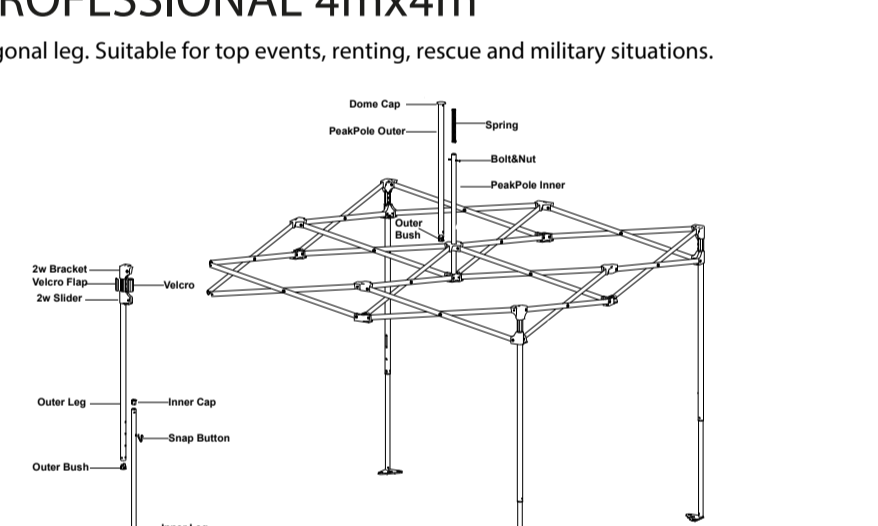

34x34x201cm

Bag

Stake: Ø10mmx300mm 4 pcs
Belt: 1 inch x300cm 4pcs

SHADE PRO SRL - VIA DEI FAGGI 5, CASTELFRANCO VENETO (TV) 31033 - ITALY - TEL. 0423764506 - WA: +39 3534048507 - SALES@SHADE-PRO.IT

PROFESSIONAL 4m x 6m

TECHNICAL DETAILS	
Model	PROFESSIONAL
Top Size	4m x 6m
Base Size	4m x 6m
Height Ceiling Edge	219-269 cm
Height Top	400-450 cm
Color Frame	Light Grey
Frame	Aluminium
Weight	50 kg
Fabric	600D
Packing Size (Only Frame)	53x37x205 cm

Top Colors: