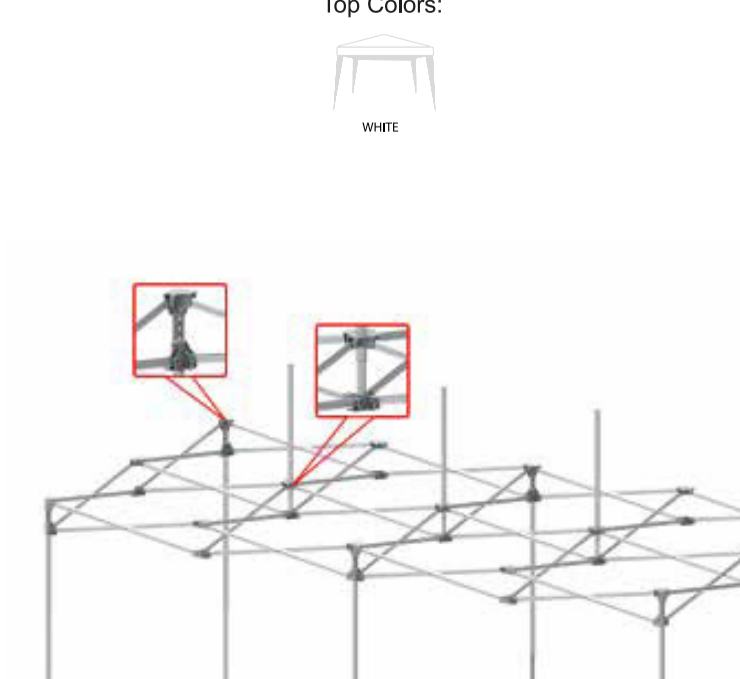

3920-4520 (Frame)
2410-3010 (Frame)
1510

2000-2000

SHADE PRO SRL - VIA DEI FAGGI 5, CASTELFRANCO VENETO (TV) 31033 - ITALY - TEL. 0423764506 - WA: +39 3534048507 - SALES@SHADE-PRO.IT