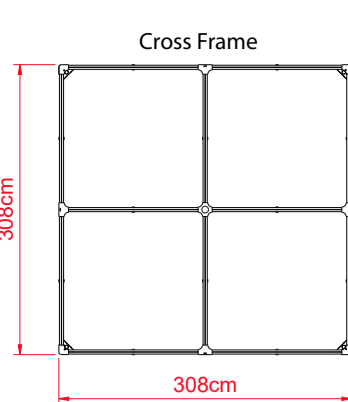

PROFESSIONAL 3m x 3m

Top line gazebo with octagonal leg. Suitable for top events, renting, rescue and military situations.

TECHNICAL DETAILS	
Model	PROFESSIONAL
Top Size	3m x 3m
Base Size	3m x 3m
Height Ceiling Edge	195-235 cm
Height Top	326-366 cm
Color Frame	Light Grey
Frame	Aluminium
Weight	34 kg
Fabric	600D
Packing Size	36x36x170 cm

Top Colors: